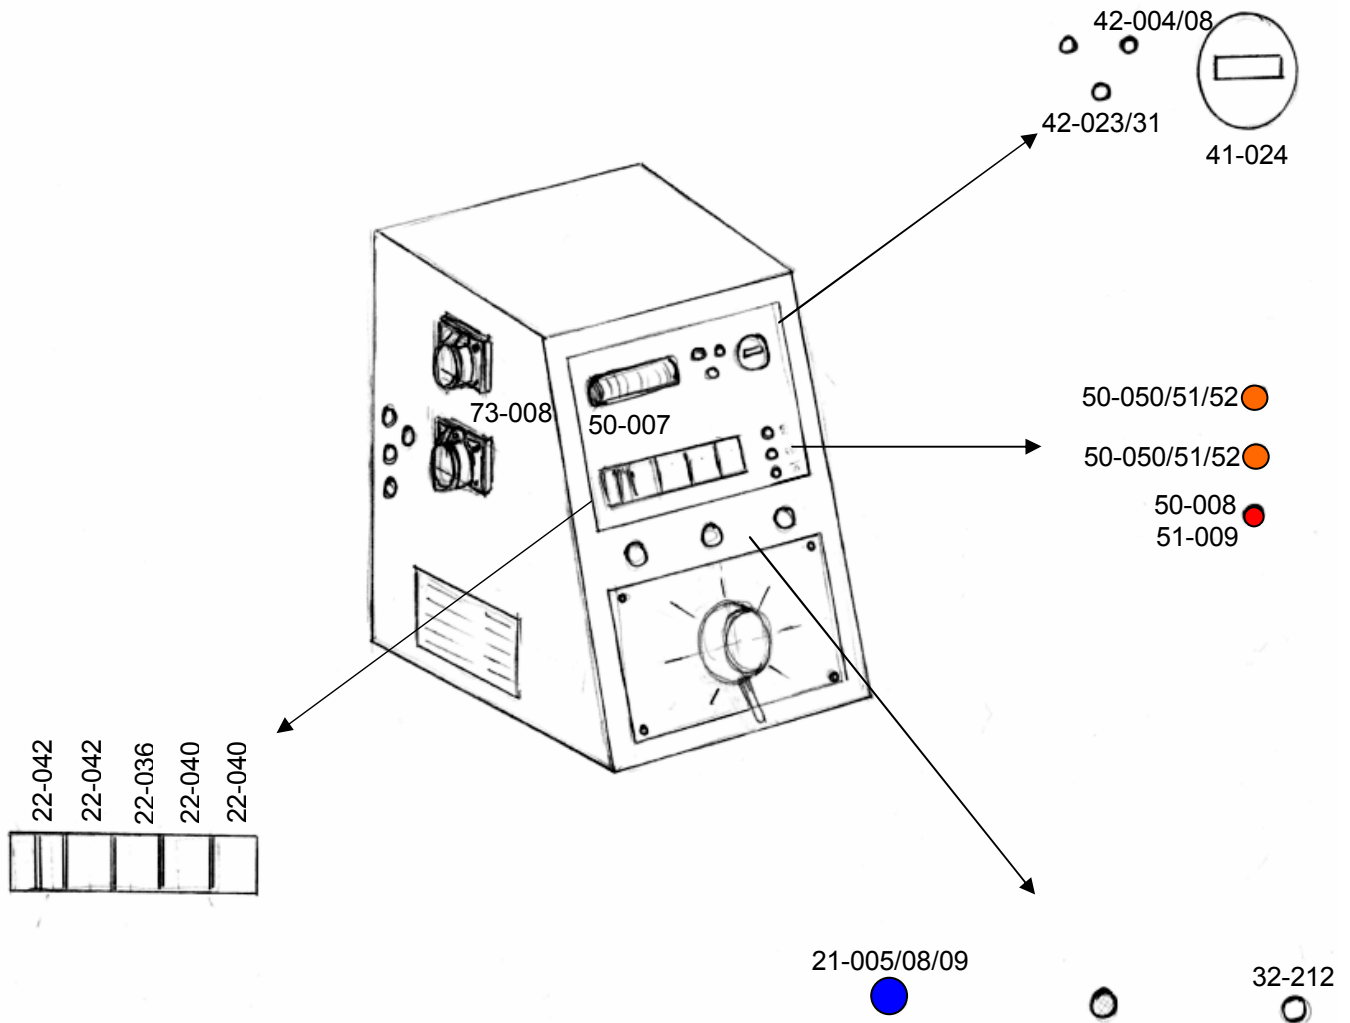

CONTROL PANEL

TUNGSTEN HALOGEN

21-005	BLUE PUSHBUTTON (HYDRAULICS)
21-008	CONTACT BLOCK
21-009	CLEAR BOOT
22-036	ELCB
22-040	20A 2POLE MCB DOUBLE MODULE
22-042	16A 2POLE MCB DOUBLE MODULE
32-212	IGNITION SWITCH KUBOTA
41-024	HOUR METER
42-004	FUSEHOLDER 20 X 5
42-008	FUSE 250mA
42-023	FUSEHOLDER 1.25" X .25"
42-031	FUSE 25A
50-007	INTERIOR LIGHT
50-008	LAMPHOLDER RED
50-050	LAMPHOLDER
50-051	LAMPHOLDER LENS AMBER
50-052	12V 2W BULB
51-009	12V 2.2W BULB
73-008	3 PIN 110V YELLOW SOCKET