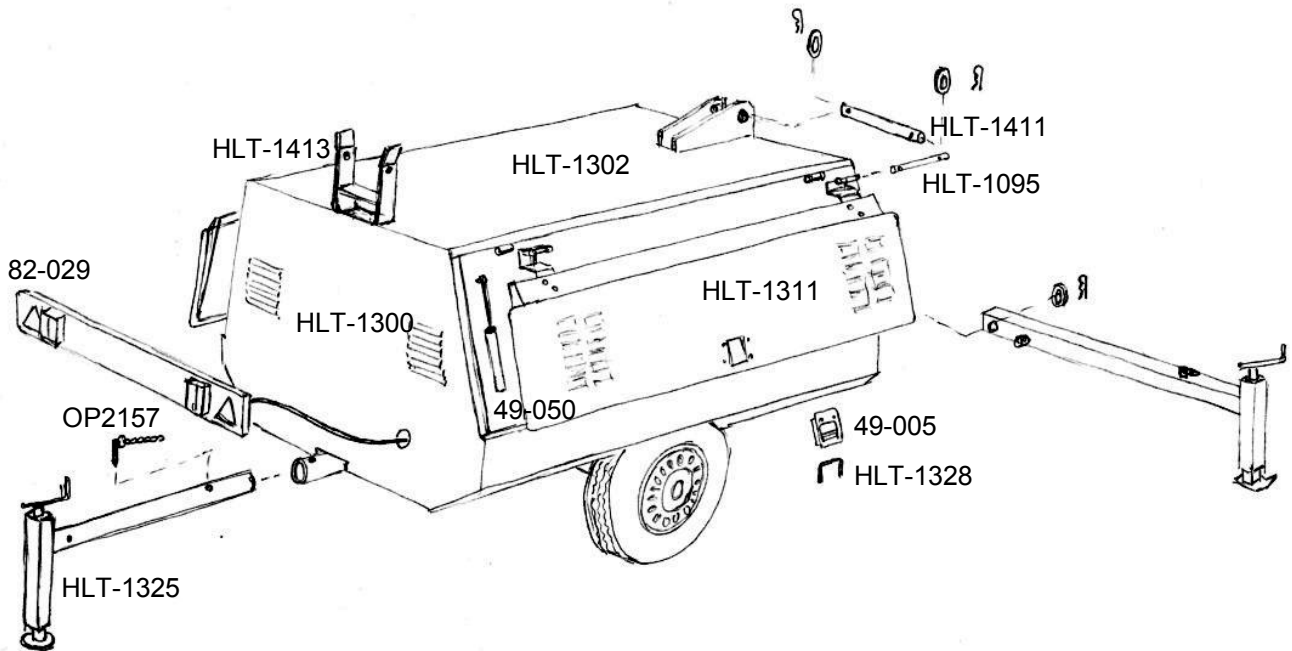

# BODY PARTS 1 (MK5)

HLT-1095	HINGE PIN
HLT-1113	FRONT OUTRIGGER R/H
HLT-1114	FRONT OUTRIGGER L/H
HLT-1300	HYLITE BODY
HLT-1302	HYLITE DOOR
HLT-1311	DOOR
HLT-1325	REAR OUTRIGGER
HLT-1328	DOOR LOCK STRIKER
HLT-1411	MAST PIVOT PIN
HLT-1413	MAST REST
32-007	FUEL GAUGE (NOT SHOWN)
32-149	FUEL FILLER CAP (NOT SHOWN)
49-005	DOOR LOCK
49-050	GAS SPRING
82-029	TRAILER BOARD
OP2157	PIN & CHAIN ASSEMBLY

# BODY PARTS 2 (MK5)

HLT-1025	GAS SPRING BRACKET
HLT-1115	FRONT OUTRIGGER RETAINING BRACKET
HLT-1242	SHORT RAM PIVOT PIN
HLT-1405	MAST LOCK BRACKET
HLT-1407	SHORT RAM PIVOT BRACKET
32-022	DRAIN PLUG