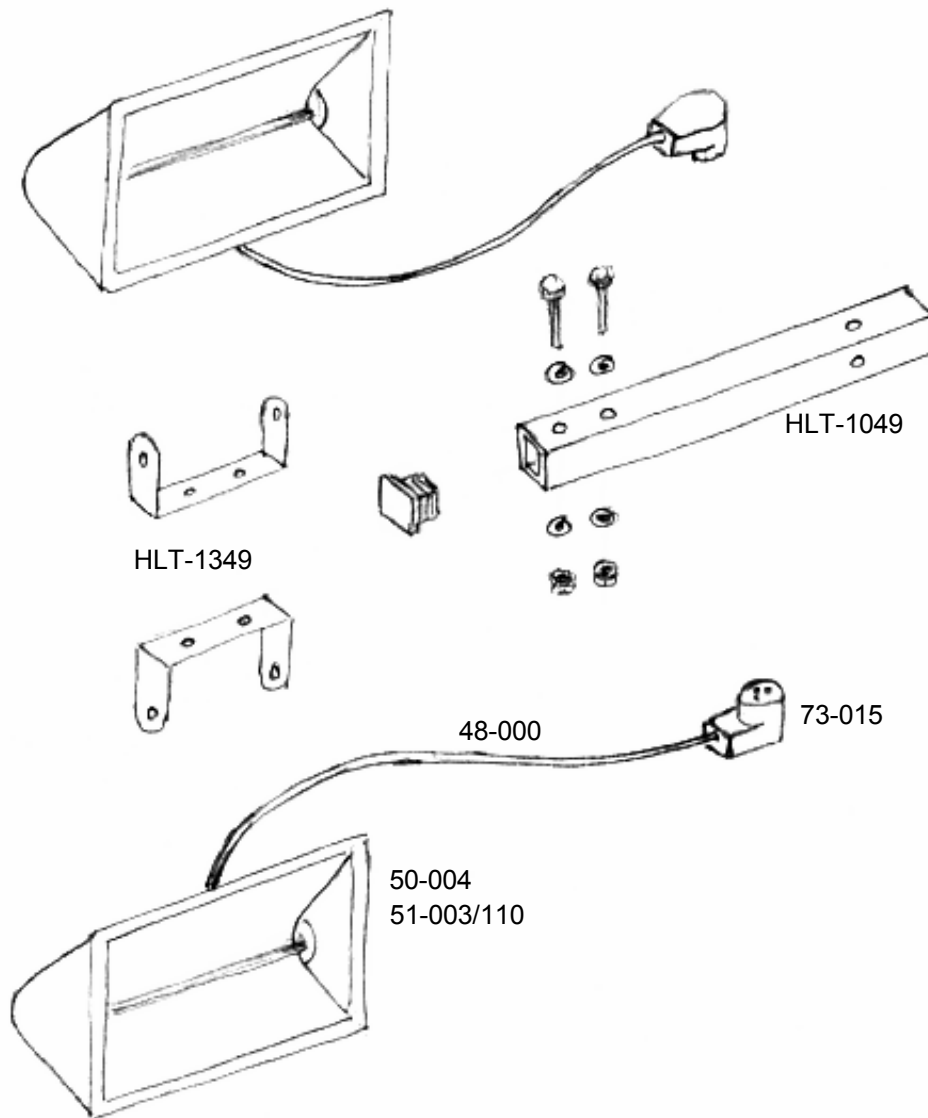

# BODY PARTS 2 (MK5)

HLT-1025	GAS SPRING BRACKET
HLT-1115	FRONT OUTRIGGER RETAINING BRACKET
HLT-1242	SHORT RAM PIVOT PIN
HLT-1405	MAST LOCK BRACKET
HLT-1407	SHORT RAM PIVOT BRACKET
32-022	DRAIN PLUG

# CONTROL PANEL

## TUNGSTEN HALOGEN

21-005	BLUE PUSHBUTTON (HYDRAULICS)
21-008	CONTACT BLOCK
21-009	CLEAR BOOT
22-036	ELCB
22-040	20A 2POLE MCB DOUBLE MODULE
22-042	16A 2POLE MCB DOUBLE MODULE
32-212	IGNITION SWITCH KUBOTA
41-024	HOUR METER
42-004	FUSEHOLDER 20 X 5
42-008	FUSE 250mA
42-023	FUSEHOLDER 1.25" X .25"
42-031	FUSE 25A
50-007	INTERIOR LIGHT
50-008	LAMPHOLDER RED
50-050	LAMPHOLDER
50-051	LAMPHOLDER LENS AMBER
50-052	12V 2W BULB
51-009	12V 2.2W BULB
73-008	3 PIN 110V YELLOW SOCKET

# LIGHT ASSEMBLY (1000W)

(OP24 110V)

HLT-1049	LAMP ASSEMBLY BRACKET
HLT-1349	FLOODLIGHT MOUNTING BRACKET
48-000	2.5mm SQ ARCTIC GRADE CABLE
50-004	POWERLITE LIGHT FITTING
51-003/110	1000W 110V TUNGSTEN HALOGEN BULB
73-015	3 PIN 110V YELLOW PLUG 16A