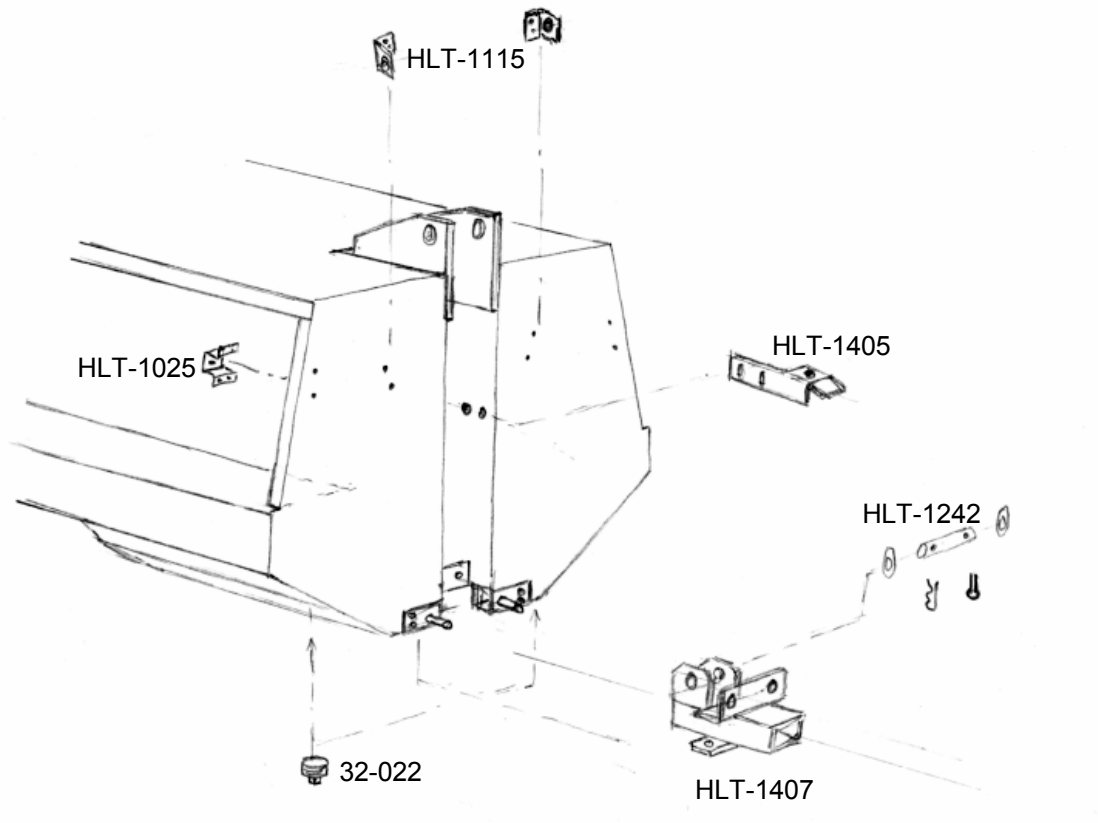

BODY PARTS 2 (MK5)

HLT-1025	GAS SPRING BRACKET
HLT-1115	FRONT OUTRIGGER RETAINING BRACKET
HLT-1242	SHORT RAM PIVOT PIN
HLT-1405	MAST LOCK BRACKET
HLT-1407	SHORT RAM PIVOT BRACKET
32-022	DRAIN PLUG