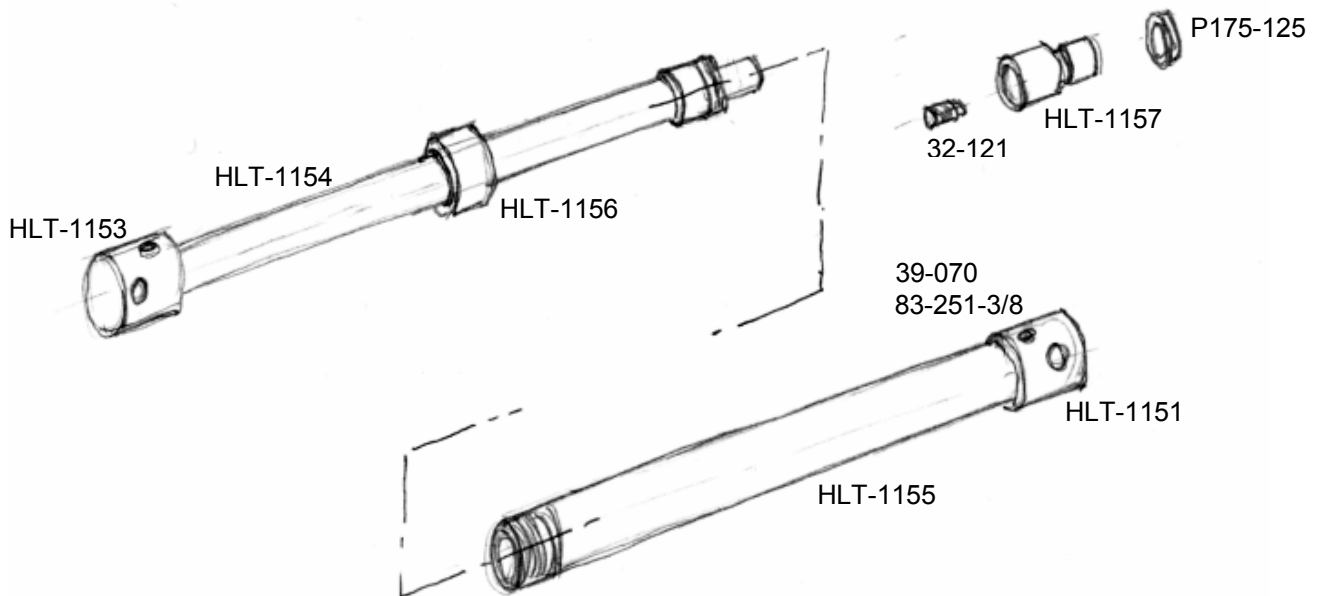

HYDRAULIC RAM

SHORT (CP11)

HLT-1151	END BOSS OUTER TUBE
HLT-1153	END BOSS INNER TUBE
HLT-1154	INNER TUBE
HLT-1155	OUTER TUBE
HLT-1156	SCREWED CAP
HLT-1157	PISTON
32-121	DECELERATION VALVE
39-070	GRUB SCREW
83-251-3/8	BALL BEARING
P175-125	PISTON SEAL