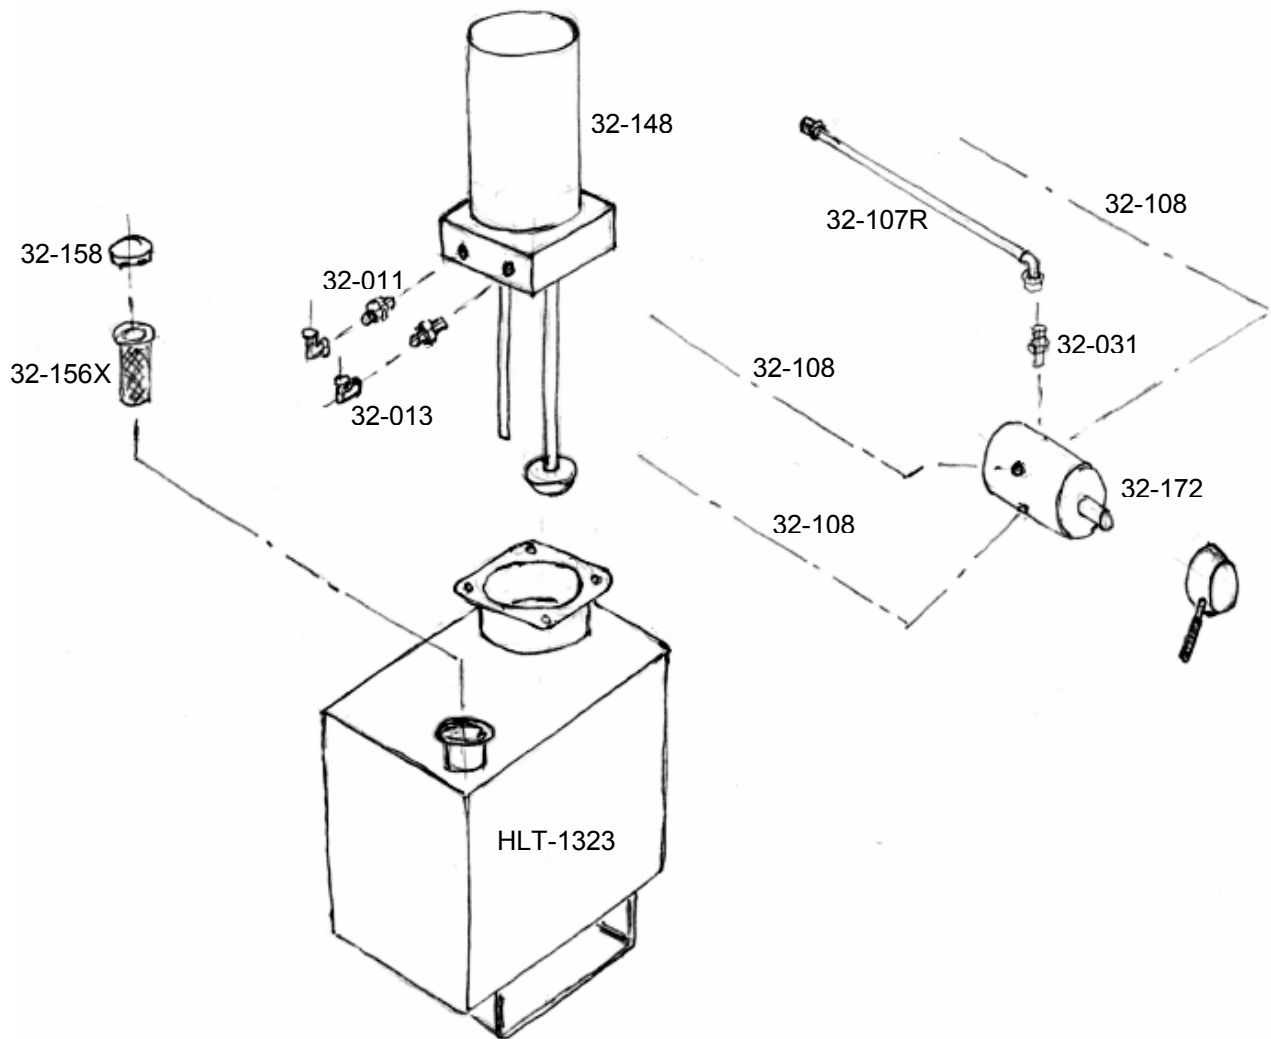

HYDRAULIC CONTROLS

HLT-1323	HYDRAULIC TANK
32-011	3/8" BSP PARR/PARR ADAPTOR
32-013	3/8" BSP SWIVEL ELBOW
32-031	3/8" BSP PARR/TAPER ADAPTOR
32-107R	3/8" RUBBER PIPE ASSEMBLY 380mm LG
32-108	3/8" RUBBER PIPE ASSEMBLY 550mm LG
32-148	HYDRAULIC POWERPACK
32-156X	FILTER
32-158	FILLER CAP
32-172	HYDRAULIC ROTARY VALVE