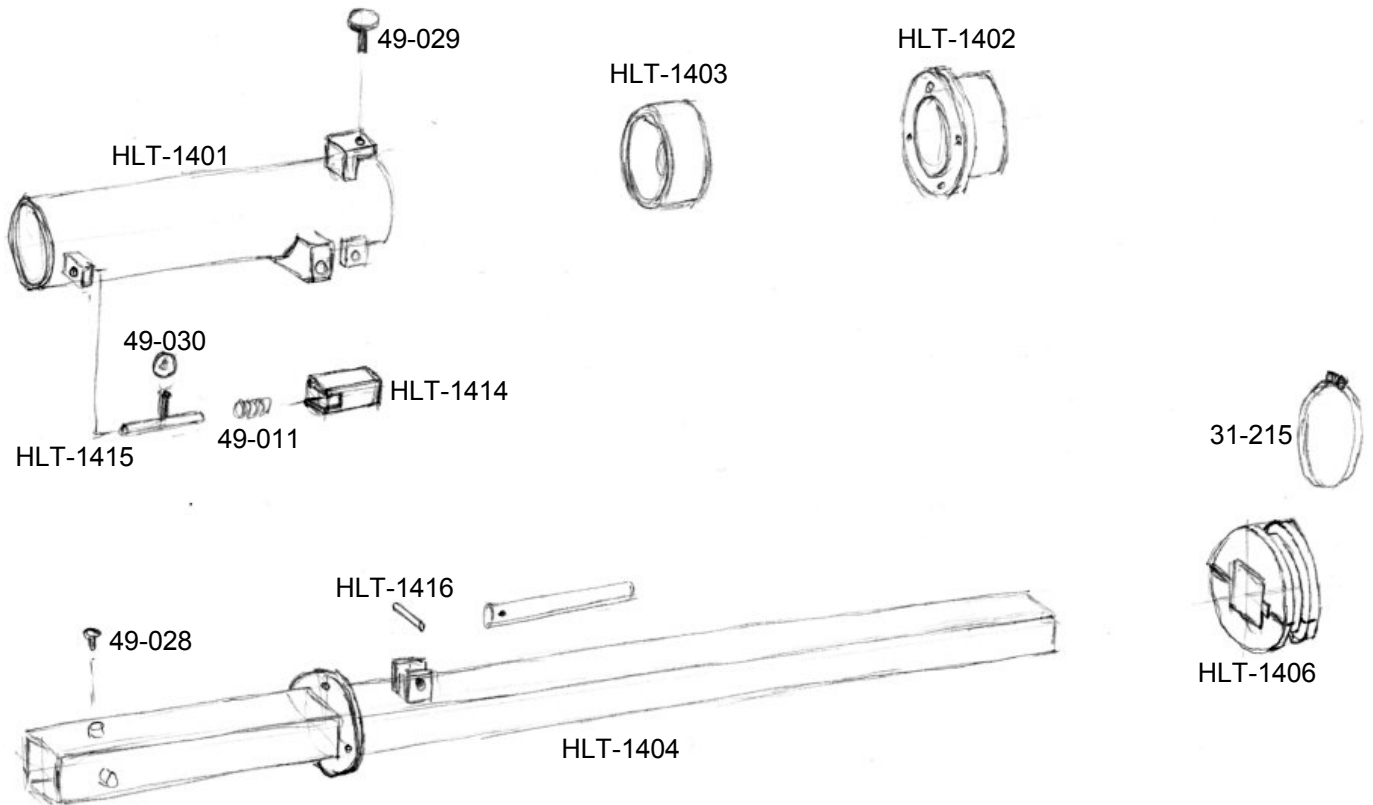

## TUNGSTEN HALOGEN

21-005	BLUE PUSHBUTTON (HYDRAULICS)
21-008	CONTACT BLOCK
21-009	CLEAR BOOT
22-036	ELCB
22-040	20A 2POLE MCB DOUBLE MODULE
22-042	16A 2POLE MCB DOUBLE MODULE
32-212	IGNITION SWITCH KUBOTA
41-024	HOUR METER
42-004	FUSEHOLDER 20 X 5
42-008	FUSE 250mA
42-023	FUSEHOLDER 1.25" X .25"
42-031	FUSE 25A
50-007	INTERIOR LIGHT
50-008	LAMPHOLDER RED
50-050	LAMPHOLDER
50-051	LAMPHOLDER LENS AMBER
50-052	12V 2W BULB
51-009	12V 2.2W BULB
73-008	3 PIN 110V YELLOW SOCKET

# LIGHT ASSEMBLY (1000W)

(OP24 110V)

HLT-1049	LAMP ASSEMBLY BRACKET
HLT-1349	FLOODLIGHT MOUNTING BRACKET
48-000	2.5mm SQ ARCTIC GRADE CABLE
50-004	POWERLITE LIGHT FITTING
51-003/110	1000W 110V TUNGSTEN HALOGEN BULB
73-015	3 PIN 110V YELLOW PLUG 16A

# ROTATING MAST PARTS

HLT-1401	OUTER TUBE ASSEMBLY
HLT-1402	BEARING CAP
HLT-1403	BEARING
HLT-1404	OUTER SQUARE TUBE
HLT-1406	CABLE CLAMP
HLT-1414	MAST LOCK HOUSING
HLT-1415	MAST LOCK PIN
HLT-1416	HANDLE PIVOT PIN
31-215	No6 JUBILEE CLIP
49-011	SPRING
49-028	NYLON RIVET
49-029	HANDWHEEL
49-030	BALL KNOB