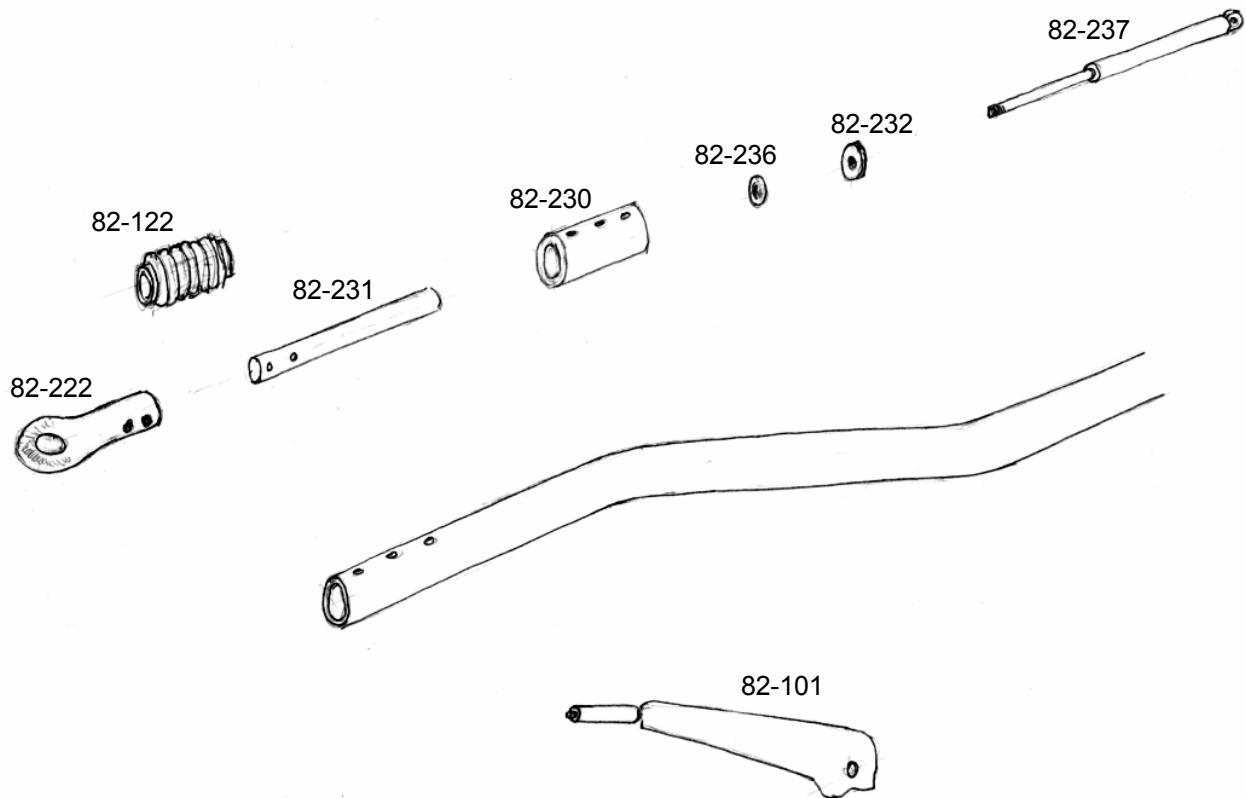

# TOW HITCH PARTS (MK5)

BRADLEY DOUBLELOCK

82-580	COMPLETE TOW HITCH ASSEMBLY S1448
82-577	DRAWTUBE 1500C TYPE (NOT SHOWN)
82-578	DAMPER EXTENSION BAR 1500C TYPE (NOT SHOWN)
82-524	50MM BALL COUPLING
82-525	40MM EYE COUPLING
82-560	BELLOWS
82-561	SHOCK ABSORBER
82-562	DAMPER
82-563	HANDBRAKE
82-564	SPRING
82-565	BRAKEAWAY CABLE
82-566	BRAKELINK
82-581	DRAWTUBE S1448 TYPE

# TOW HITCH PARTS (MK5)

ALKO-KOBER

82-101	HANDBRAKE ASSEMBLY
82-122	GAITER
82-212	BREAKAWAY CABLE (NOT SHOWN)
82-222	40mm EYE COUPLING
82-230	CARTRIDGE
82-231	DRAWSHAFT
82-232	COLLAR
82-233	SCROLL PIN 7 X 55 (NOT SHOWN)
82-234	SCROLL PIN 12 X 55 (NOT SHOWN)
82-236	DAMPING RUBBER
82-237	DAMPER
82-238	OVERRUN LEVER (NOT SHOWN)