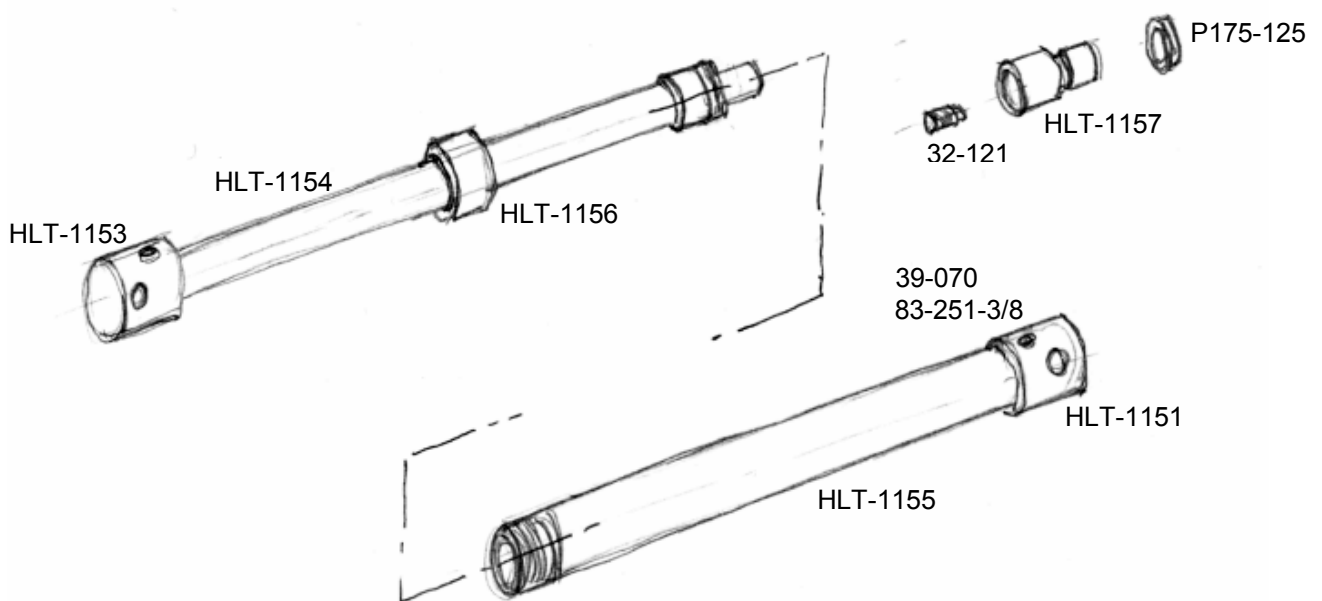

HYDRAULIC RAM

SHORT (CP11)

HLT-1151	END BOSS OUTER TUBE
HLT-1153	END BOSS INNER TUBE
HLT-1154	INNER TUBE
HLT-1155	OUTER TUBE
HLT-1156	SCREWED CAP
HLT-1157	PISTON
32-121	DECELERATION VALVE
39-070	GRUB SCREW
83-251-3/8	BALL BEARING
P175-125	PISTON SEAL