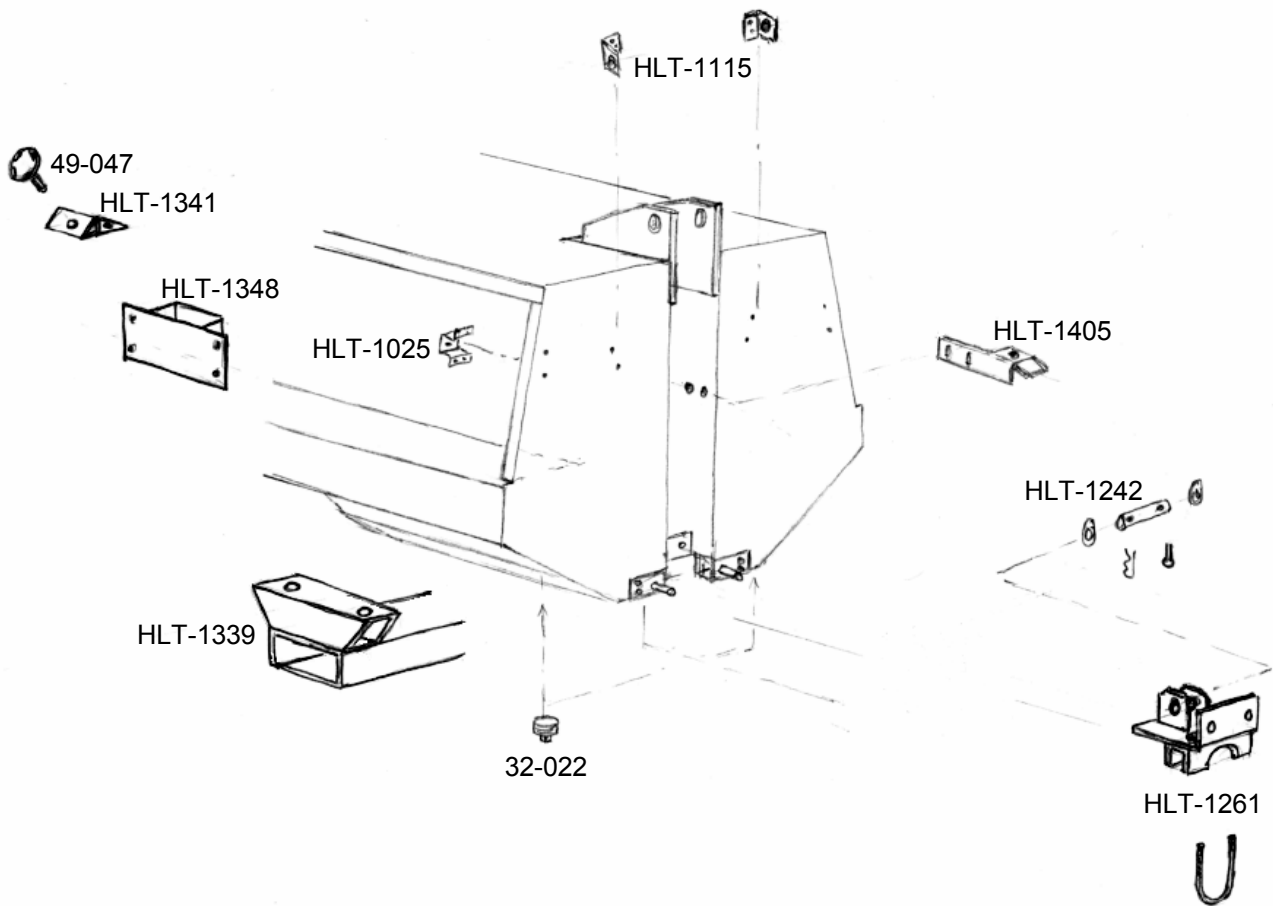

HYLITE MK5 LIGHTING TOWER ROTATING MAST MODEL REME

BODY PARTS 1

HLT-1095	HINGE PIN
HLT-1113	FRONT OUTRIGGER R/H
HLT-1114	FRONT OUTRIGGER L/H
HLT-1271	REAR STABILISER TUBE
HLT-1300	HYLITE BODY
HLT-1302	HYLITE DOOR
HLT-1311	DOOR
HLT-1325	REAR OUTRIGGER
HLT-1328	DOOR LOCK STRIKER
HLT-1351	REAR LIGHTS MOUNTING BRACKET
HLT-1352	LIGHT GUARD
HLT-1411	MAST PIVOT PIN
HLT-1413	MAST REST
32-007	FUEL GAUGE (NOT SHOWN)
32-149	FUEL FILLER CAP (NOT SHOWN)
32-150	FUEL FILTER (NOT SHOWN)
49-005	DOOR LOCK
60-081	NUMBER PLATE
51-058	REAR LIGHT CLUSTER L/H
51-059	REAR LIGHT CLUSTER R/H
87-000	FIRE EXTINGUISHER
87-001	FIRE EXTINGUISHER FIXING BRACKET
OP2157	PIN & CHAIN ASSEMBLY

BODY PARTS 2

HLT-1025	GAS SPRING BRACKET
HLT-1115	FRONT OUTRIGGER RETAINING BRACKET
HLT-1339	FORK TRUCK SLOT
HLT-1341	EARTH SPIKE BRACKET
HLT-1348	REMOTE SWITCH CADDY
HLT-1242	SHORT RAM PIVOT PIN
HLT-1405	MAST LOCK BRACKET
HLT-1407	SHORT RAM PIVOT BRACKET
49-047	HANDWHEEL
49-050	GAS SPRING (NOT SHOWN)
32-022	DRAIN PLUG