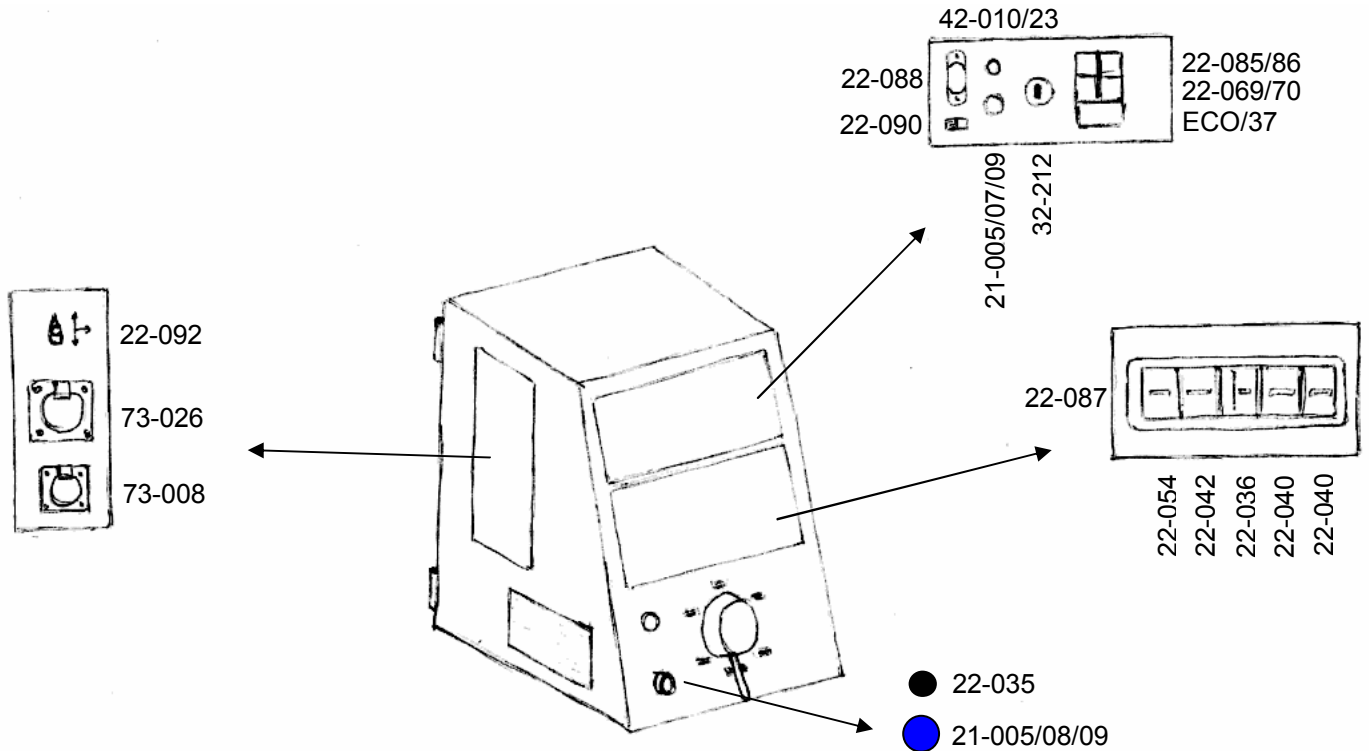

CONTROL PANEL

21-005	BLUE PUSHBUTTON
21-007	CONTACT BLOCK
21-008	CONTACT BLOCK
21-009	CLEAR BOOT
22-035	BLANKING GROMMET
22-036	ELCB
22-040	20A 2POLE MCB DOUBLE MODULE
22-042	16A 2POLE MCB DOUBLE MODULE
22-054	32A 2POLE MCB DOUBLE MODULE
22-069	BATTERY WARNING LIGHT
22-070	OIL PRESSURE WARNING LIGHT
22-085	OVER TEMP LIGHT
22-086	PRE HEAT LIGHT
22-087	12 WAY COVER
22-088	PANEL LAMP
22-090	PANEL LAMP SWITCH
22-092	3 POSITION SWITCH
32-212	IGNITION SWITCH KUBOTA
42-010	FUSE 15A
42-023	FUSEHOLDER 1.25" X .25"
73-008	3 PIN 110V YELLOW SOCKET 16A
73-026	3 PIN 110V YELLOW SOCKET 32A
ECO/37	HOUR METER