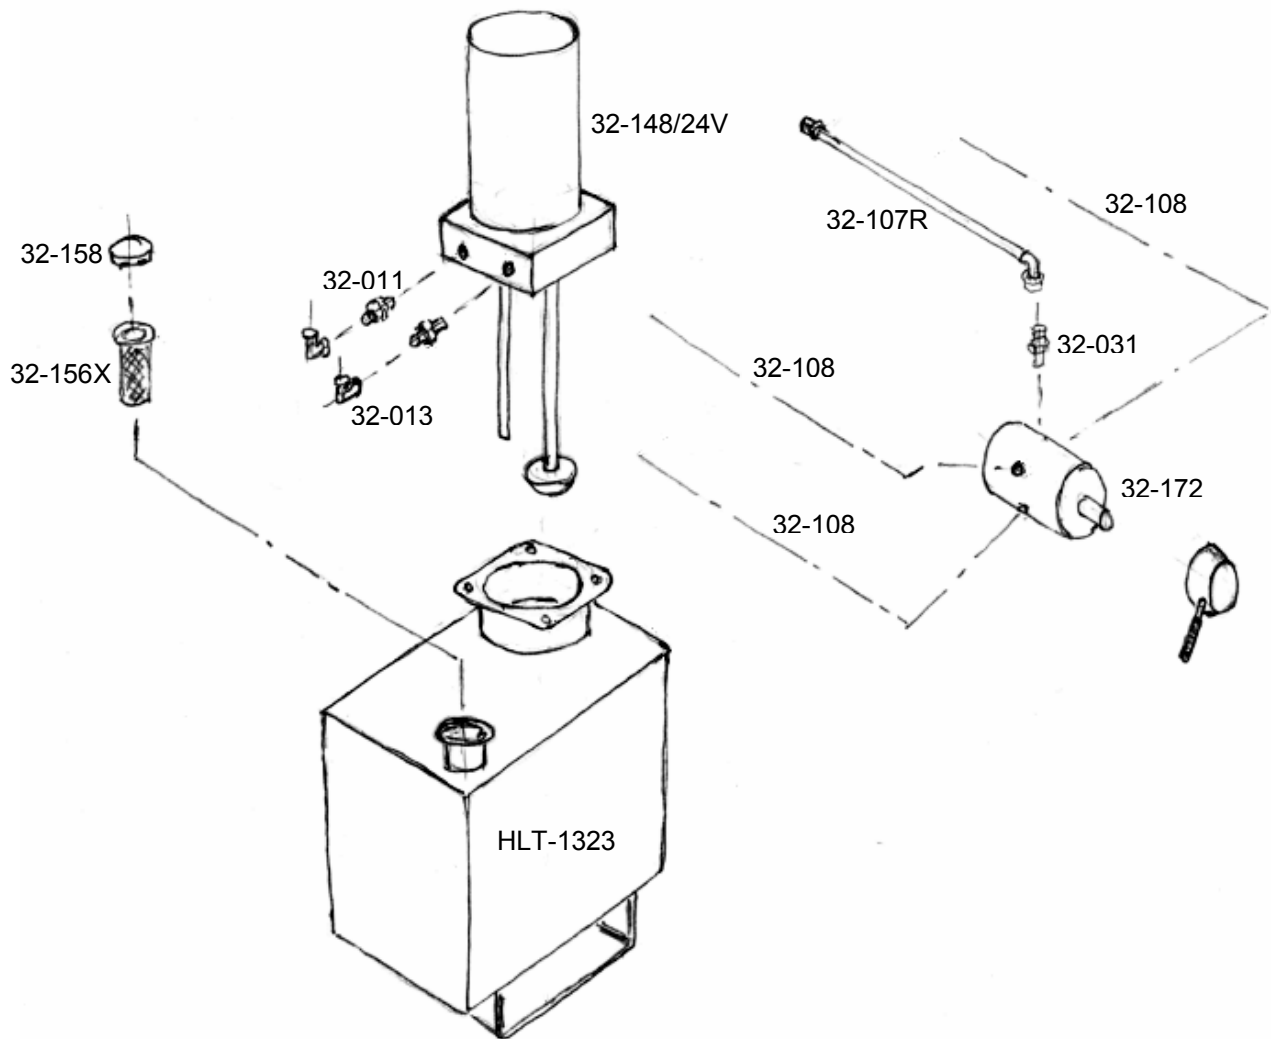

HYDRAULIC RAM

LONG (CP10)

HLT-1167	GUIDE PISTON
HLT-1168	PISTON
HLT-1169	SEAL HOUSING
HLT-1170	WIPER SEAL HOUSING
HLT-1171	PLAIN WASHER
HLT-1172	GROOVED WASHER
HLT-1173	SCREWED COLLAR
HLT-1174	END BOSS OUTER TUBE
HLT-1175	END BOSS INNER TUBE
HLT-1177	OUTER TUBE
HLT-1178	INTERMEDIATE TUBE
HLT-1179	INNER TUBE
HLT-1184	SPACER
32-100	PISTON SEAL
39-070	GRUB SCREW
83-251-3/8	BALL BEARING
P200150	INTERMEDIATE SEAL
PWS150200	WIPER SEAL

HYDRAULIC RAM

SHORT (CP11)

HLT-1151	END BOSS OUTER TUBE
HLT-1153	END BOSS INNER TUBE
HLT-1154	INNER TUBE
HLT-1155	OUTER TUBE
HLT-1156	SCREWED CAP
HLT-1157	PISTON
32-121	DECELERATION VALVE
39-070	GRUB SCREW
83-251-3/8	BALL BEARING
P175-125	PISTON SEAL

HYDRAULIC CONTROLS

HLT-1323	HYDRAULIC TANK
32-011	3/8" BSP PARR/PARR ADAPTOR
32-013	3/8" BSP SWIVEL ELBOW
32-031	3/8" BSP PARR/TAPER ADAPTOR
32-107R	3/8" RUBBER PIPE ASSEMBLY 380mm LG
32-108	3/8" RUBBER PIPE ASSEMBLY 550mm LG
32-148/24V	HYDRAULIC POWERPACK
32-156X	FILTER
32-158	FILLER CAP
32-172	HYDRAULIC ROTARY VALVE