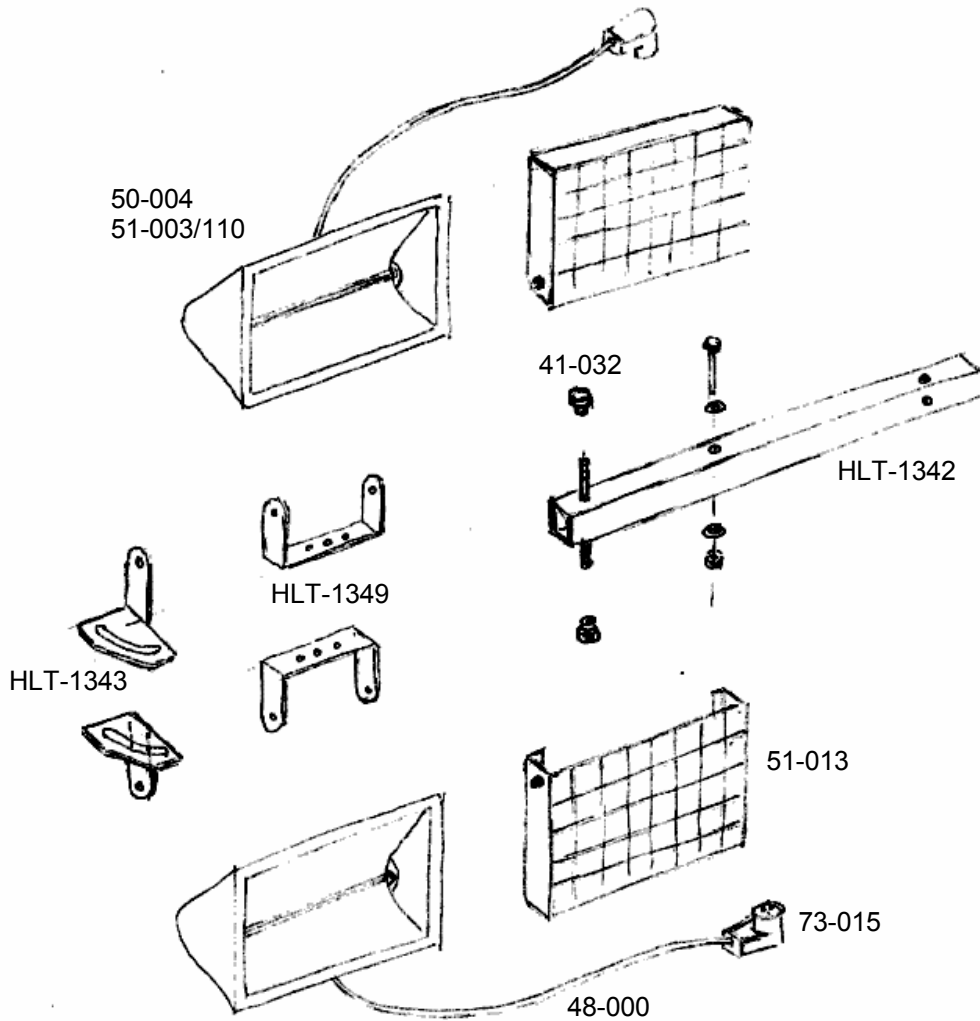

HYDRAULIC RAM

SHORT (CP11)

HLT-1151	END BOSS OUTER TUBE
HLT-1153	END BOSS INNER TUBE
HLT-1154	INNER TUBE
HLT-1155	OUTER TUBE
HLT-1156	SCREWED CAP
HLT-1157	PISTON
32-121	DECELERATION VALVE
39-070	GRUB SCREW
83-251-3/8	BALL BEARING
P175-125	PISTON SEAL

HYDRAULIC CONTROLS

HLT-1323	HYDRAULIC TANK
32-011	3/8" BSP PARR/PARR ADAPTOR
32-013	3/8" BSP SWIVEL ELBOW
32-031	3/8" BSP PARR/TAPER ADAPTOR
32-107R	3/8" RUBBER PIPE ASSEMBLY 380mm LG
32-108	3/8" RUBBER PIPE ASSEMBLY 550mm LG
32-148/24V	HYDRAULIC POWERPACK
32-156X	FILTER
32-158	FILLER CAP
32-172	HYDRAULIC ROTARY VALVE

HEADBOX ASSEMBLY

HLT-1408	FIXED HEAD CROSSMEMBER
S3047	HEADBOX LID
28-019	25mm GLAND
48-004	2.5mm SQ 5 CORE COILED CABLE
73-008	3 PIN 110V YELLOW SOCKET 16A
IR/4505	SEALING STRIP

LIGHT ASSEMBLY

(OP24/MOD)

HLT-1342	LAMP ASSEMBLY BRACKET
HLT-1343	LAMP ADJUSTER BRACKET (SET OF 2)
HLT-1349	FLOODLIGHT MOUNTING BRACKET
41-032	HANDWHEEL
48-000	2.5mm SQ ARCTIC GRADE CABLE
49-047	HANDWHEEL
50-004	POWERLITE LIGHT FITTING
51-003/110	1000W 11V TUNGSTEN HALOGEN BULB
51-013	POWERLITE STONE GUARD
73-015	3 PIN 110V YELLOW PLUG 16A