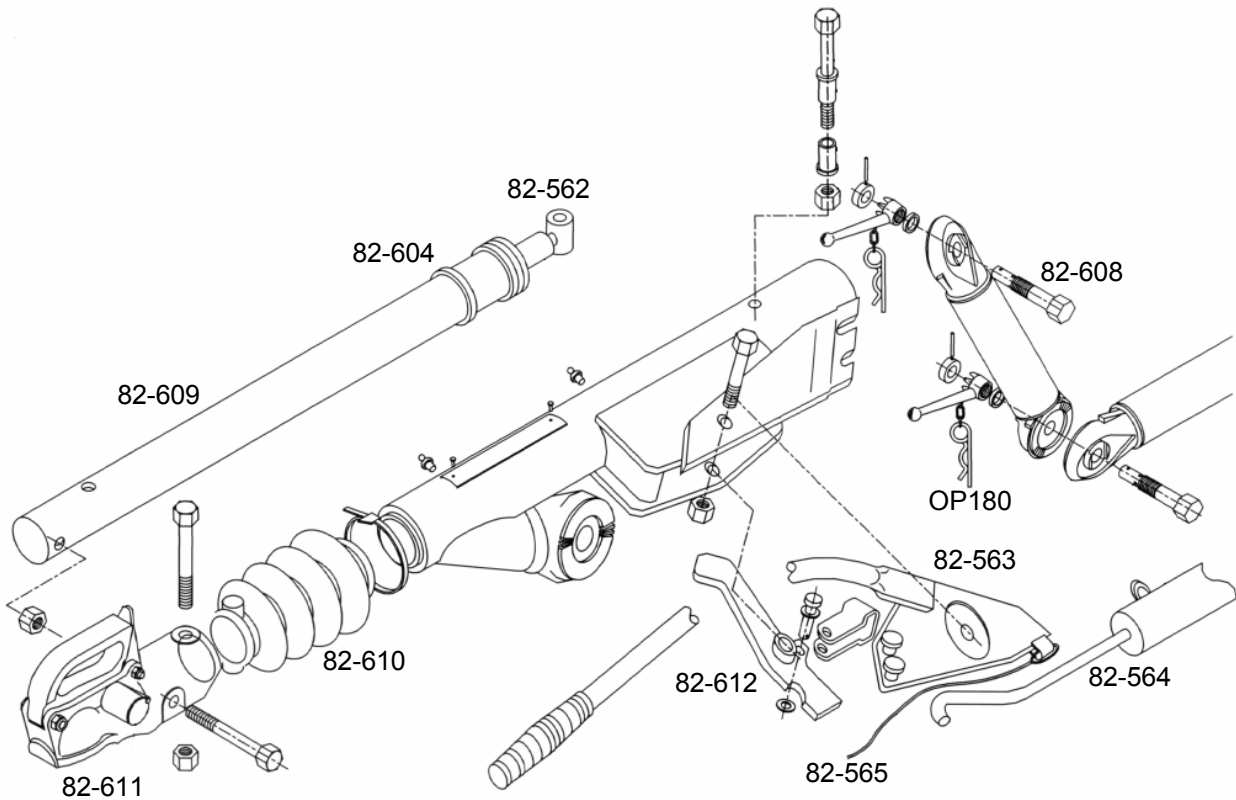

TOW HITCH PARTS ADJ HEIGHT

BRADLEY DOUBLELOCK

OP180	PIN & CHAIN
82-562	DAMPER KIT
82-563	BRAKE LEVER
82-564	SPRING
82-565	BRAKEAWAY CABLE
82-604	SHOCK ABSORBER
82-608	HANDBOLT & NUT ASSEMBLY
82-609	DRAWTUBE
82-610	BELLOWS
82-611	NATO EYE (BALL COUPLING SHOWN)
82-612	BRAKELINK
CABLES (NOT SHOWN)	
82-568	BRAKE CABLE 730
82-601	BRAKE CABLE 830
82-602	BOWDEN CABLE (HANDBRAKE)