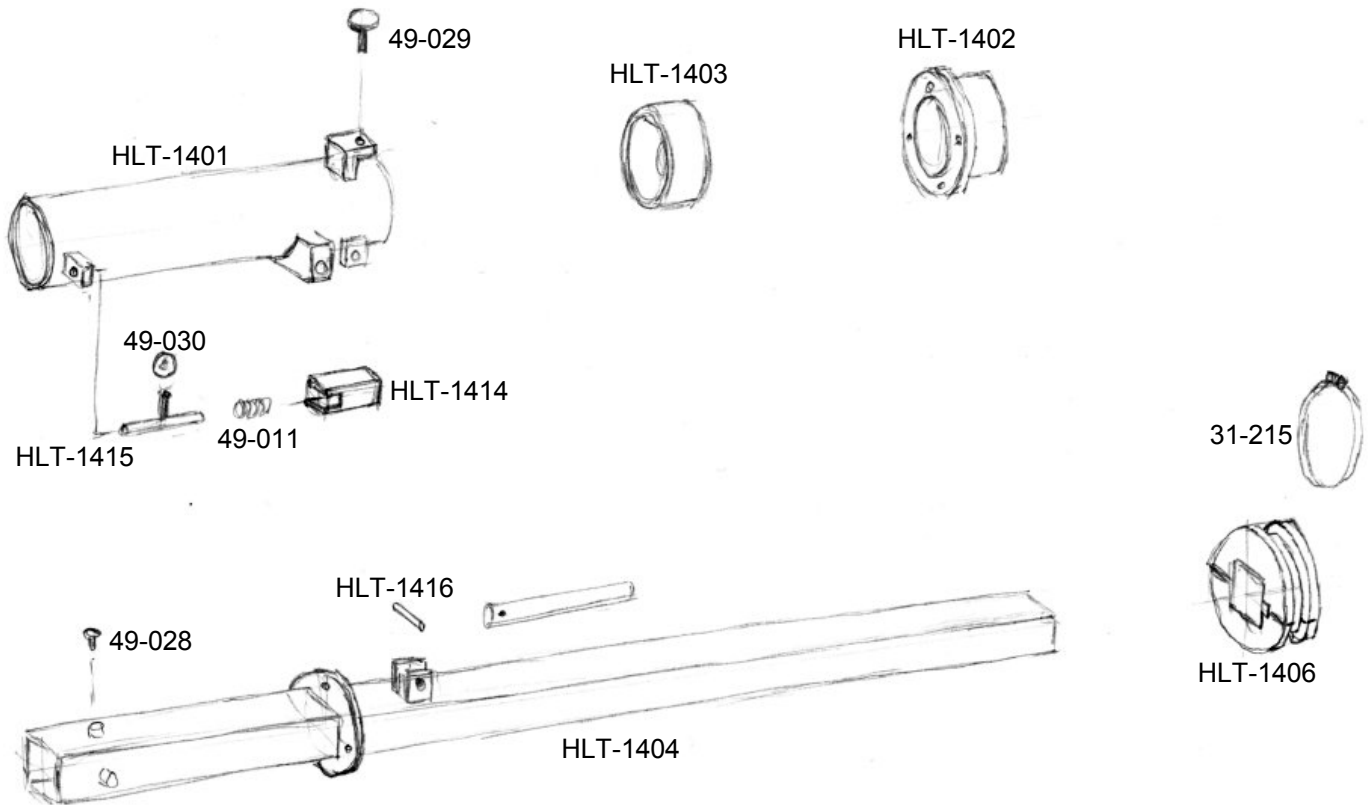

BODY PARTS 2

HLT-1025	GAS SPRING BRACKET
HLT-1115	FRONT OUTRIGGER RETAINING BRACKET
HLT-1339	FORK TRUCK SLOT
HLT-1341	EARTH SPIKE BRACKET
HLT-1348	REMOTE SWITCH CADDY
HLT-1242	SHORT RAM PIVOT PIN
HLT-1405	MAST LOCK BRACKET
HLT-1407	SHORT RAM PIVOT BRACKET
49-047	HANDWHEEL
49-050	GAS SPRING (NOT SHOWN)
32-022	DRAIN PLUG

CONTROL PANEL

21-005	BLUE PUSHBUTTON
21-007	CONTACT BLOCK
21-008	CONTACT BLOCK
21-009	CLEAR BOOT
22-035	BLANKING GROMMET
22-036	ELCB
22-040	20A 2POLE MCB DOUBLE MODULE
22-042	16A 2POLE MCB DOUBLE MODULE
22-054	32A 2POLE MCB DOUBLE MODULE
22-069	BATTERY WARNING LIGHT
22-070	OIL PRESSURE WARNING LIGHT
22-085	OVER TEMP LIGHT
22-086	PRE HEAT LIGHT
22-087	12 WAY COVER
22-088	PANEL LAMP
22-090	PANEL LAMP SWITCH
22-092	3 POSITION SWITCH
32-212	IGNITION SWITCH KUBOTA
42-010	FUSE 15A
42-023	FUSEHOLDER 1.25" X .25"
73-008	3 PIN 110V YELLOW SOCKET 16A
73-026	3 PIN 110V YELLOW SOCKET 32A
ECO/37	HOUR METER

ROTATING MAST PARTS

HLT-1401	OUTER TUBE ASSEMBLY
HLT-1402	BEARING CAP
HLT-1403	BEARING
HLT-1404	OUTER SQUARE TUBE
HLT-1406	CABLE CLAMP
HLT-1414	MAST LOCK HOUSING
HLT-1415	MAST LOCK PIN
HLT-1416	HANDLE PIVOT PIN
31-215	No6 JUBILEE CLIP
49-011	SPRING
49-028	NYLON RIVET
49-029	HANDWHEEL
49-030	BALL KNOB