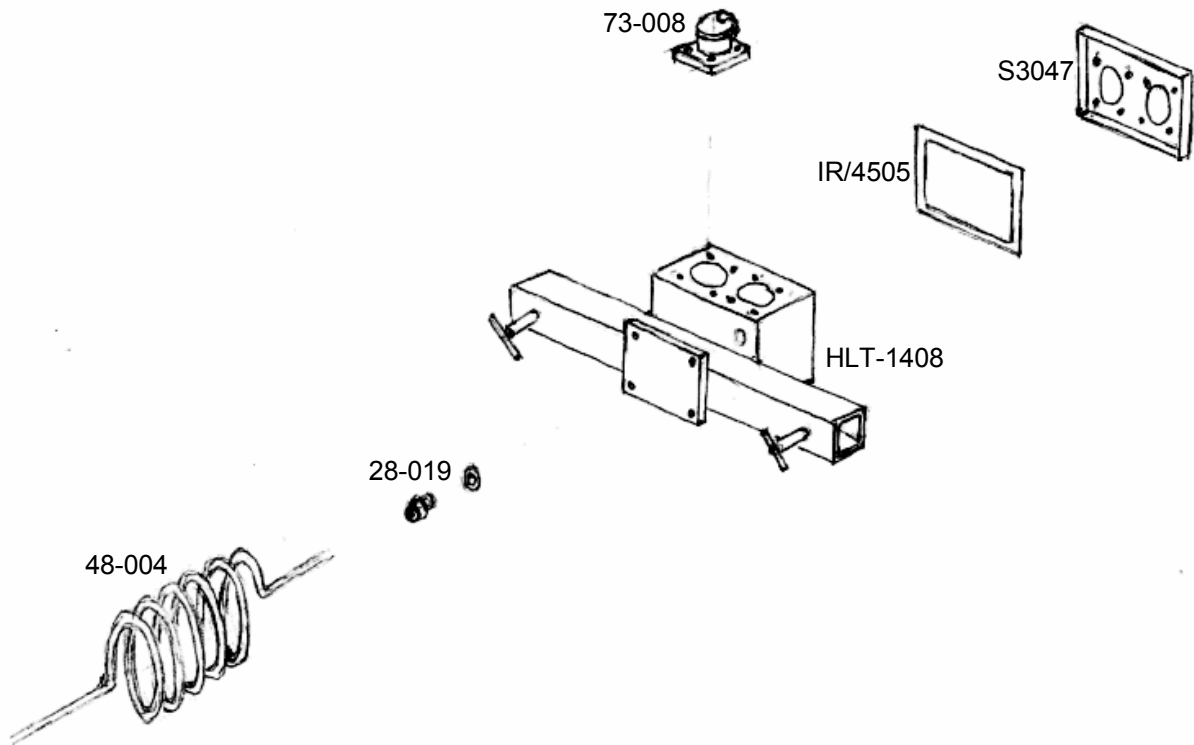

HEADBOX ASSEMBLY

HLT-1408	FIXED HEAD CROSSMEMBER
S3047	HEADBOX LID
28-019	25mm GLAND
48-004	2.5mm SQ 5 CORE COILED CABLE
73-008	3 PIN 110V YELLOW SOCKET 16A
IR/4505	SEALING STRIP