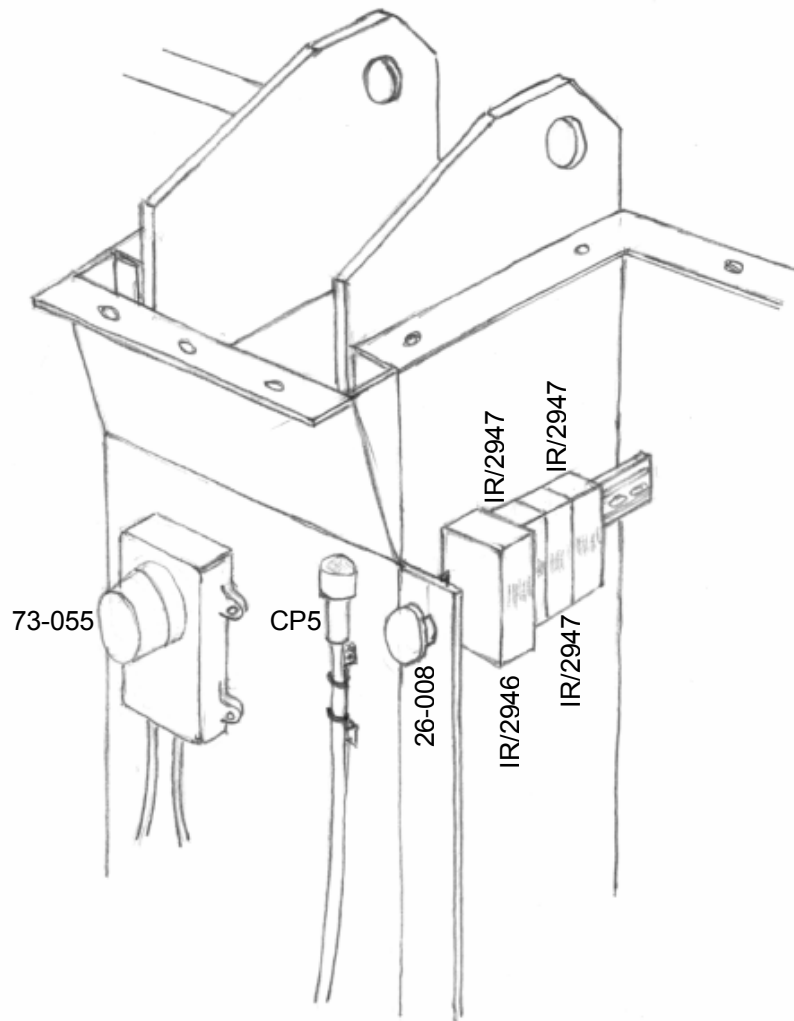

HYLITE MK5 LIGHTING TOWER ROTATING MAST MODEL REME

BODY PARTS 1

HLT-1095	HINGE PIN
HLT-1113	FRONT OUTRIGGER R/H
HLT-1114	FRONT OUTRIGGER L/H
HLT-1271	REAR STABILISER TUBE
HLT-1300	HYLITE BODY
HLT-1302	HYLITE DOOR
HLT-1311	DOOR
HLT-1325	REAR OUTRIGGER
HLT-1328	DOOR LOCK STRIKER
HLT-1351	REAR LIGHTS MOUNTING BRACKET
HLT-1352	LIGHT GUARD
HLT-1411	MAST PIVOT PIN
HLT-1413	MAST REST
32-007	FUEL GAUGE (NOT SHOWN)
32-149	FUEL FILLER CAP (NOT SHOWN)
32-150	FUEL FILTER (NOT SHOWN)
49-005	DOOR LOCK
60-081	NUMBER PLATE
51-058	REAR LIGHT CLUSTER L/H
51-059	REAR LIGHT CLUSTER R/H
87-000	FIRE EXTINGUISHER
87-001	FIRE EXTINGUISHER FIXING BRACKET
OP2157	PIN & CHAIN ASSEMBLY

BODY PARTS 2

HLT-1025	GAS SPRING BRACKET
HLT-1115	FRONT OUTRIGGER RETAINING BRACKET
HLT-1339	FORK TRUCK SLOT
HLT-1341	EARTH SPIKE BRACKET
HLT-1348	REMOTE SWITCH CADDY
HLT-1242	SHORT RAM PIVOT PIN
HLT-1405	MAST LOCK BRACKET
HLT-1407	SHORT RAM PIVOT BRACKET
49-047	HANDWHEEL
49-050	GAS SPRING (NOT SHOWN)
32-022	DRAIN PLUG

CONTROL PANEL

21-005	BLUE PUSHBUTTON
21-007	CONTACT BLOCK
21-008	CONTACT BLOCK
21-009	CLEAR BOOT
22-035	BLANKING GROMMET
22-036	ELCB
22-040	20A 2POLE MCB DOUBLE MODULE
22-042	16A 2POLE MCB DOUBLE MODULE
22-054	32A 2POLE MCB DOUBLE MODULE
22-069	BATTERY WARNING LIGHT
22-070	OIL PRESSURE WARNING LIGHT
22-085	OVER TEMP LIGHT
22-086	PRE HEAT LIGHT
22-087	12 WAY COVER
22-088	PANEL LAMP
22-090	PANEL LAMP SWITCH
22-092	3 POSITION SWITCH
32-212	IGNITION SWITCH KUBOTA
42-010	FUSE 15A
42-023	FUSEHOLDER 1.25" X .25"
73-008	3 PIN 110V YELLOW SOCKET 16A
73-026	3 PIN 110V YELLOW SOCKET 32A
ECO/37	HOUR METER

CONTROL AUXILLIARY ITEMS

- | | |
|---------|------------------------|
| 26-008 | BATTERY ISOLATOR |
| 73-055 | INTER-VEHICLE SOCKET |
| CP5 | BREATHER PLUG ASSEMBLY |
| IR/2946 | CONTACTOR A26 |
| IR/2947 | CONTACTOR A12 |