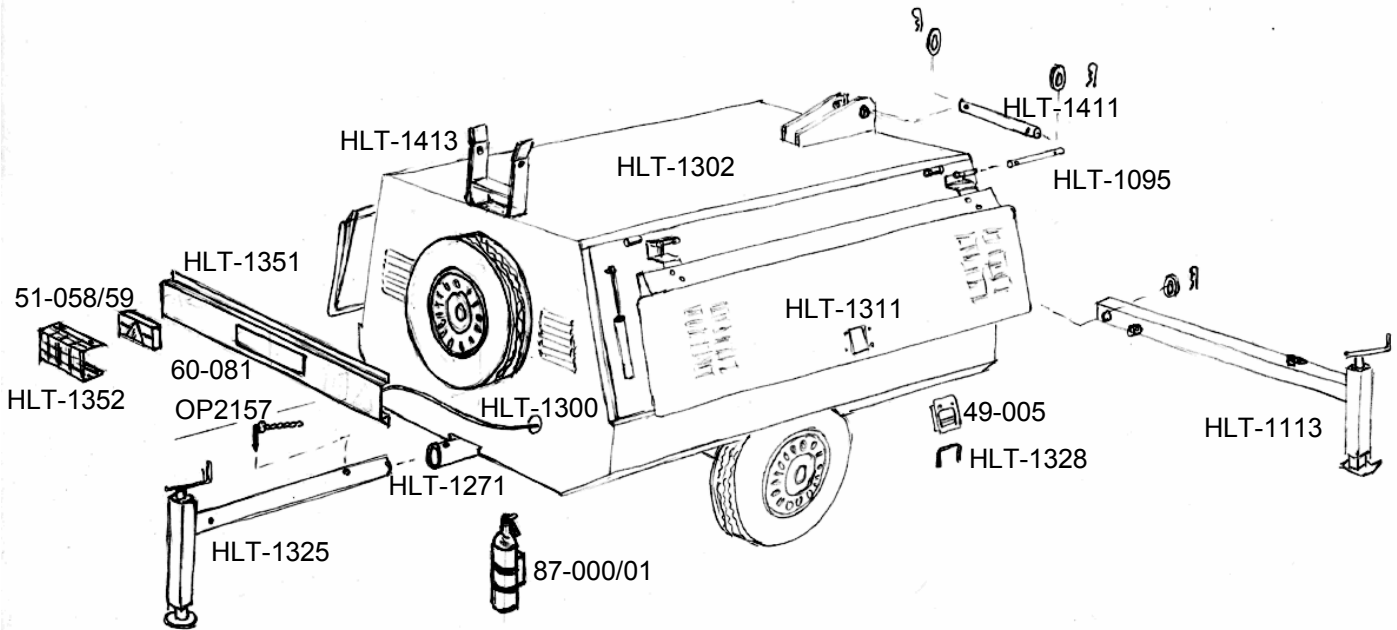

HYLITE MK5 LIGHTING TOWER ROTATING MAST MODEL REME

BODY PARTS 1

HLT-1095	HINGE PIN
HLT-1113	FRONT OUTRIGGER R/H
HLT-1114	FRONT OUTRIGGER L/H
HLT-1271	REAR STABILISER TUBE
HLT-1300	HYLITE BODY
HLT-1302	HYLITE DOOR
HLT-1311	DOOR
HLT-1325	REAR OUTRIGGER
HLT-1328	DOOR LOCK STRIKER
HLT-1351	REAR LIGHTS MOUNTING BRACKET
HLT-1352	LIGHT GUARD
HLT-1411	MAST PIVOT PIN
HLT-1413	MAST REST
32-007	FUEL GAUGE (NOT SHOWN)
32-149	FUEL FILLER CAP (NOT SHOWN)
32-150	FUEL FILTER (NOT SHOWN)
49-005	DOOR LOCK
60-081	NUMBER PLATE
51-058	REAR LIGHT CLUSTER L/H
51-059	REAR LIGHT CLUSTER R/H
87-000	FIRE EXTINGUISHER
87-001	FIRE EXTINGUISHER FIXING BRACKET
OP2157	PIN & CHAIN ASSEMBLY

BODY PARTS 2

HLT-1025	GAS SPRING BRACKET
HLT-1115	FRONT OUTRIGGER RETAINING BRACKET
HLT-1339	FORK TRUCK SLOT
HLT-1341	EARTH SPIKE BRACKET
HLT-1348	REMOTE SWITCH CADDY
HLT-1242	SHORT RAM PIVOT PIN
HLT-1405	MAST LOCK BRACKET
HLT-1407	SHORT RAM PIVOT BRACKET
49-047	HANDWHEEL
49-050	GAS SPRING (NOT SHOWN)
32-022	DRAIN PLUG