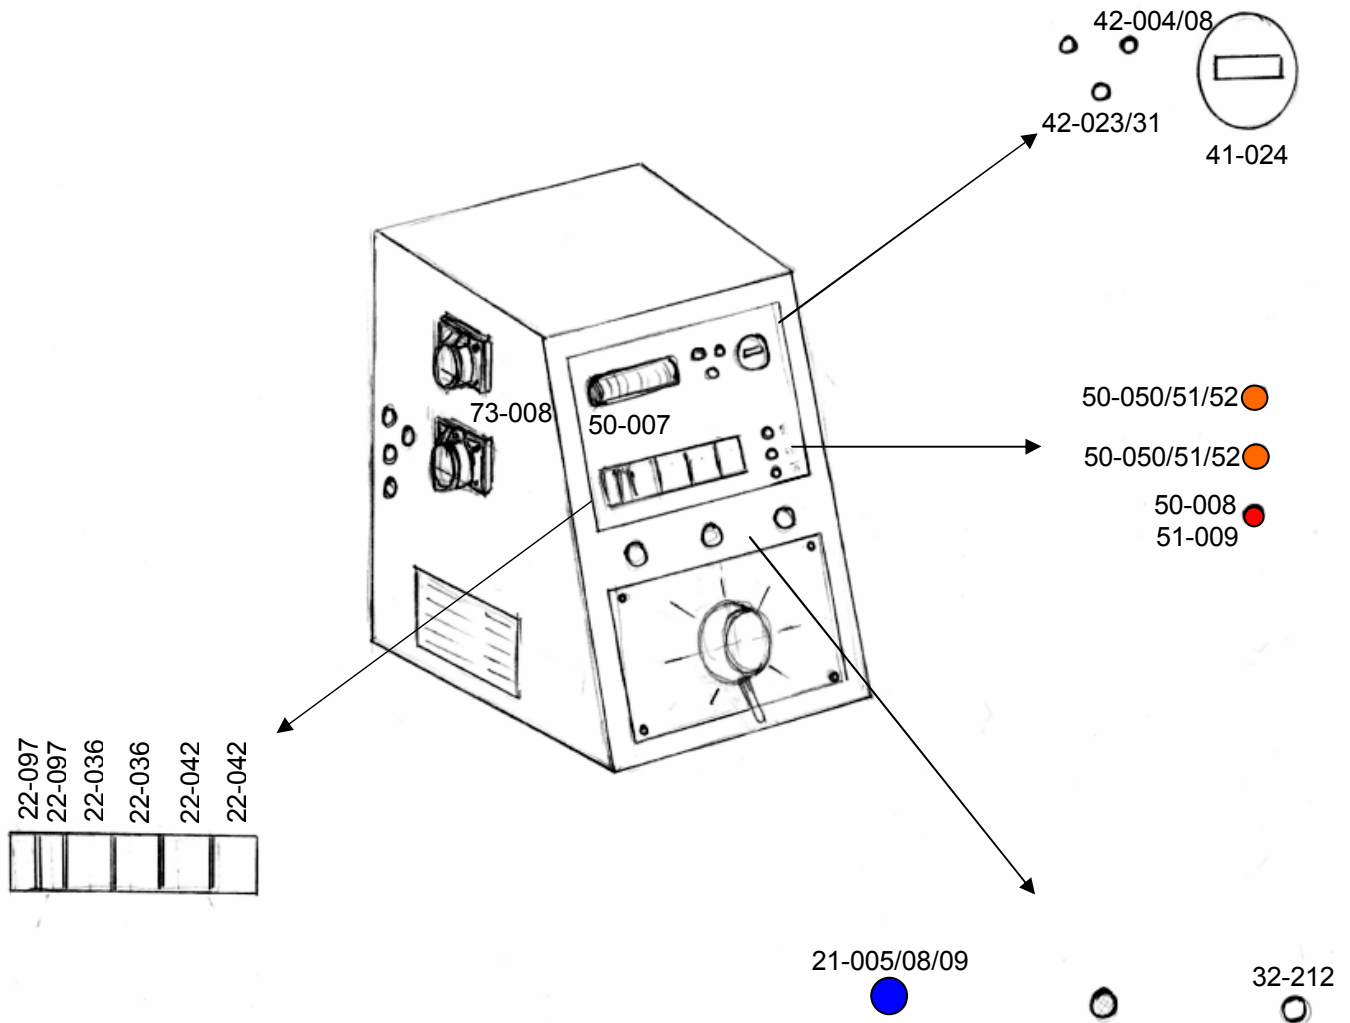

CONTROL PANEL

METAL HALIDE

21-005	BLUE PUSHBUTTON (HYDRAULICS)
21-008	CONTACT BLOCK
21-009	CLEAR BOOT
22-036	ELCB
22-042	16A 2POLE MCB DOUBLE MODULE
22-097	16A 2POLE MCB SINGLE MODULE
32-212	IGNITION SWITCH KUBOTA
41-024	HOUR METER
42-004	FUSEHOLDER 20 X 5
42-008	FUSE 250mA
42-023	FUSEHOLDER 1.25" X .25"
42-031	FUSE 25A
50-007	INTERIOR LIGHT
50-008	LAMPHOLDER RED
50-050	LAMPHOLDER
50-051	LAMPHOLDER LENS AMBER
50-052	12V 2W BULB
51-009	12V 2.2W BULB
73-008	3 PIN 110V YELLOW SOCKET