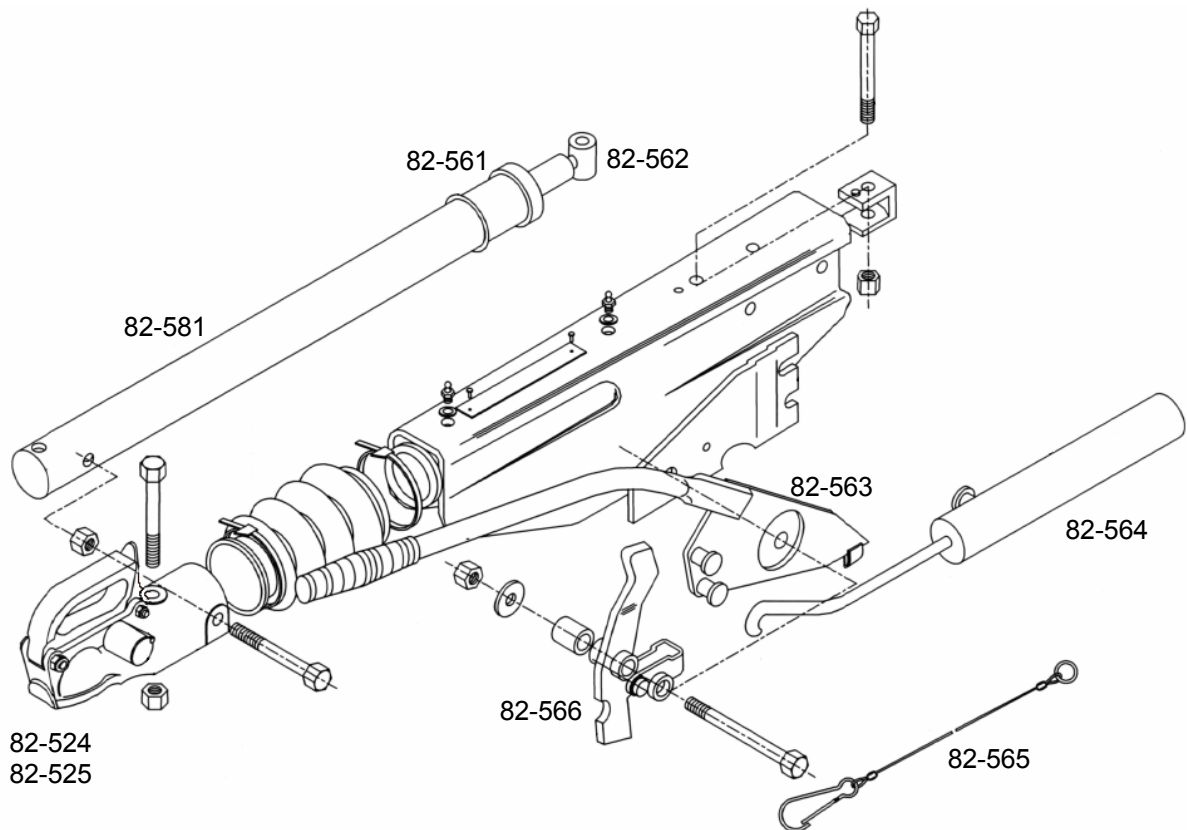

TOW HITCH PARTS (MK5)

BRADLEY DOUBLELOCK

82-580	COMPLETE TOW HITCH ASSEMBLY S1448
82-577	DRAWTUBE 1500C TYPE (NOT SHOWN)
82-578	DAMPER EXTENSION BAR 1500C TYPE (NOT SHOWN)
82-524	50MM BALL COUPLING
82-525	40MM EYE COUPLING
82-560	BELLOWS
82-561	SHOCK ABSORBER
82-562	DAMPER
82-563	HANDBRAKE
82-564	SPRING
82-565	BRAKEAWAY CABLE
82-566	BRAKELINK
82-581	DRAWTUBE S1448 TYPE