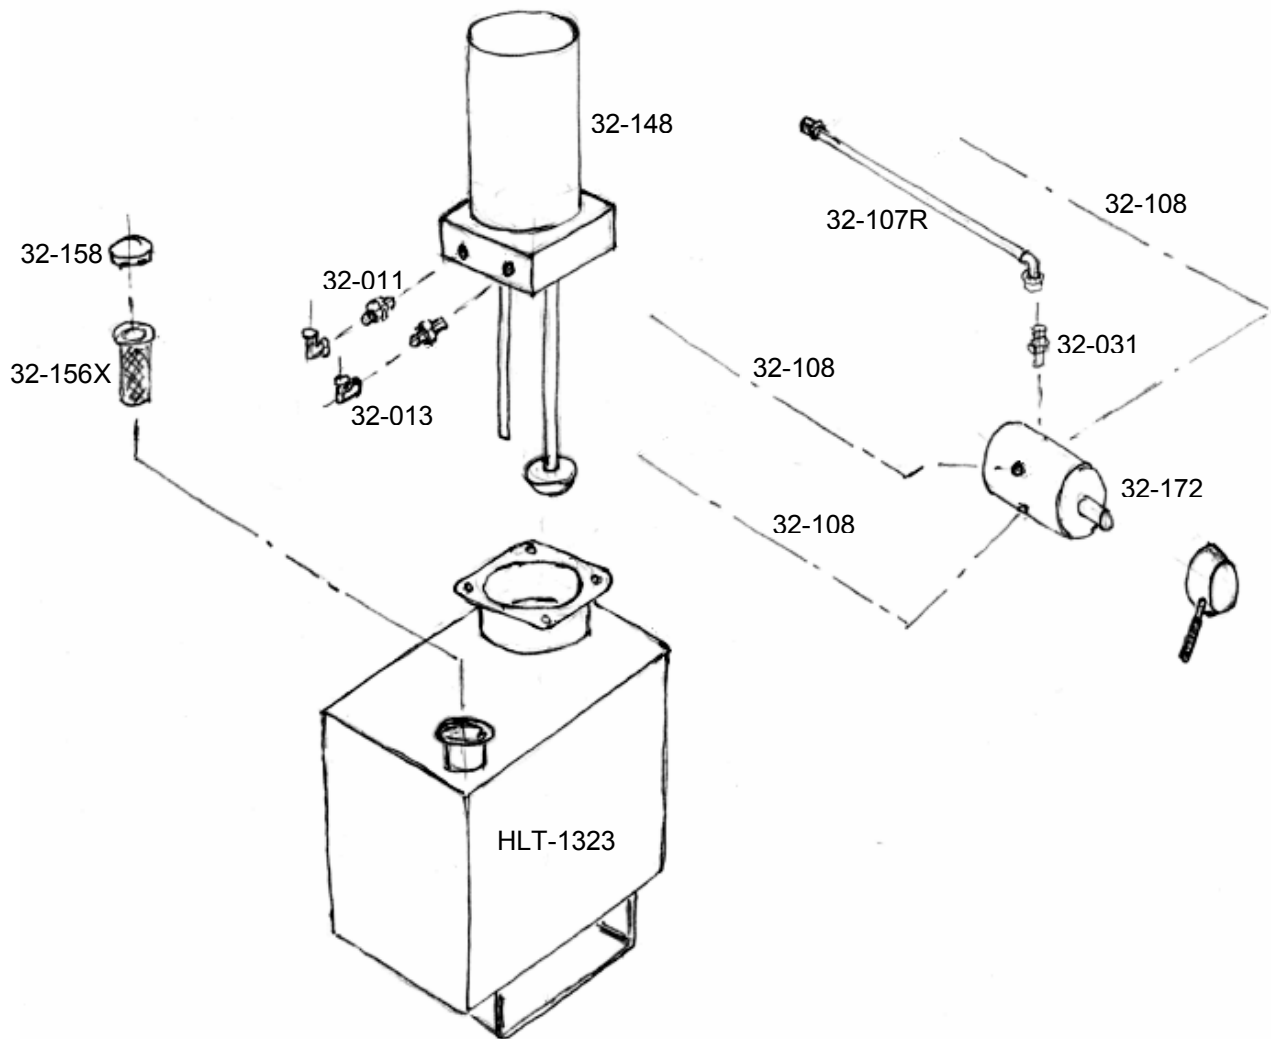

HYDRAULIC RAM

LONG (CP10)

HLT-1167	GUIDE PISTON
HLT-1168	PISTON
HLT-1169	SEAL HOUSING
HLT-1170	WIPER SEAL HOUSING
HLT-1171	PLAIN WASHER
HLT-1172	GROOVED WASHER
HLT-1173	SCREWED COLLAR
HLT-1174	END BOSS OUTER TUBE
HLT-1175	END BOSS INNER TUBE
HLT-1177	OUTER TUBE
HLT-1178	INTERMEDIATE TUBE
HLT-1179	INNER TUBE
HLT-1184	SPACER
32-100	PISTON SEAL
39-070	GRUB SCREW
83-251-3/8	BALL BEARING
P200150	INTERMEDIATE SEAL
PWS150200	WIPER SEAL

HYDRAULIC RAM

SHORT (CP11)

HLT-1151	END BOSS OUTER TUBE
HLT-1153	END BOSS INNER TUBE
HLT-1154	INNER TUBE
HLT-1155	OUTER TUBE
HLT-1156	SCREWED CAP
HLT-1157	PISTON
32-121	DECELERATION VALVE
39-070	GRUB SCREW
83-251-3/8	BALL BEARING
P175-125	PISTON SEAL

HYDRAULIC CONTROLS

HLT-1323	HYDRAULIC TANK
32-011	3/8" BSP PARR/PARR ADAPTOR
32-013	3/8" BSP SWIVEL ELBOW
32-031	3/8" BSP PARR/TAPER ADAPTOR
32-107R	3/8" RUBBER PIPE ASSEMBLY 380mm LG
32-108	3/8" RUBBER PIPE ASSEMBLY 550mm LG
32-148	HYDRAULIC POWERPACK
32-156X	FILTER
32-158	FILLER CAP
32-172	HYDRAULIC ROTARY VALVE

TOW HITCH PARTS (MK5)

BRADLEY DOUBLELOCK

82-580	COMPLETE TOW HITCH ASSEMBLY S1448
82-577	DRAWTUBE 1500C TYPE (NOT SHOWN)
82-578	DAMPER EXTENSION BAR 1500C TYPE (NOT SHOWN)
82-524	50MM BALL COUPLING
82-525	40MM EYE COUPLING
82-560	BELLOWS
82-561	SHOCK ABSORBER
82-562	DAMPER
82-563	HANDBRAKE
82-564	SPRING
82-565	BRAKEAWAY CABLE
82-566	BRAKELINK
82-581	DRAWTUBE S1448 TYPE