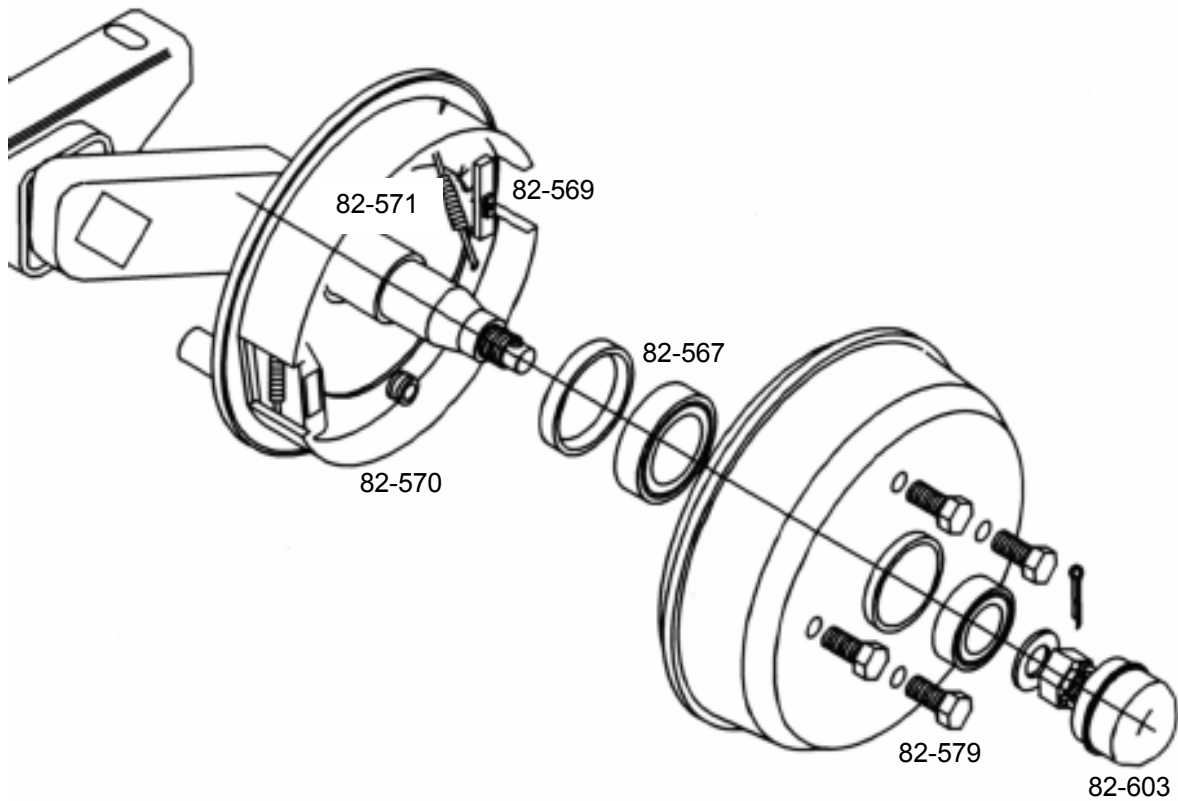

BRAKES & HUBS

BRADLEY DOUBLELOCK

82-567	BEARING KIT
82-569	EXPANDER
82-570	BRAKE SHOE KIT
82-571	SPRING KIT
82-579	WHEEL BOLTS
82-603	GREASE CAP