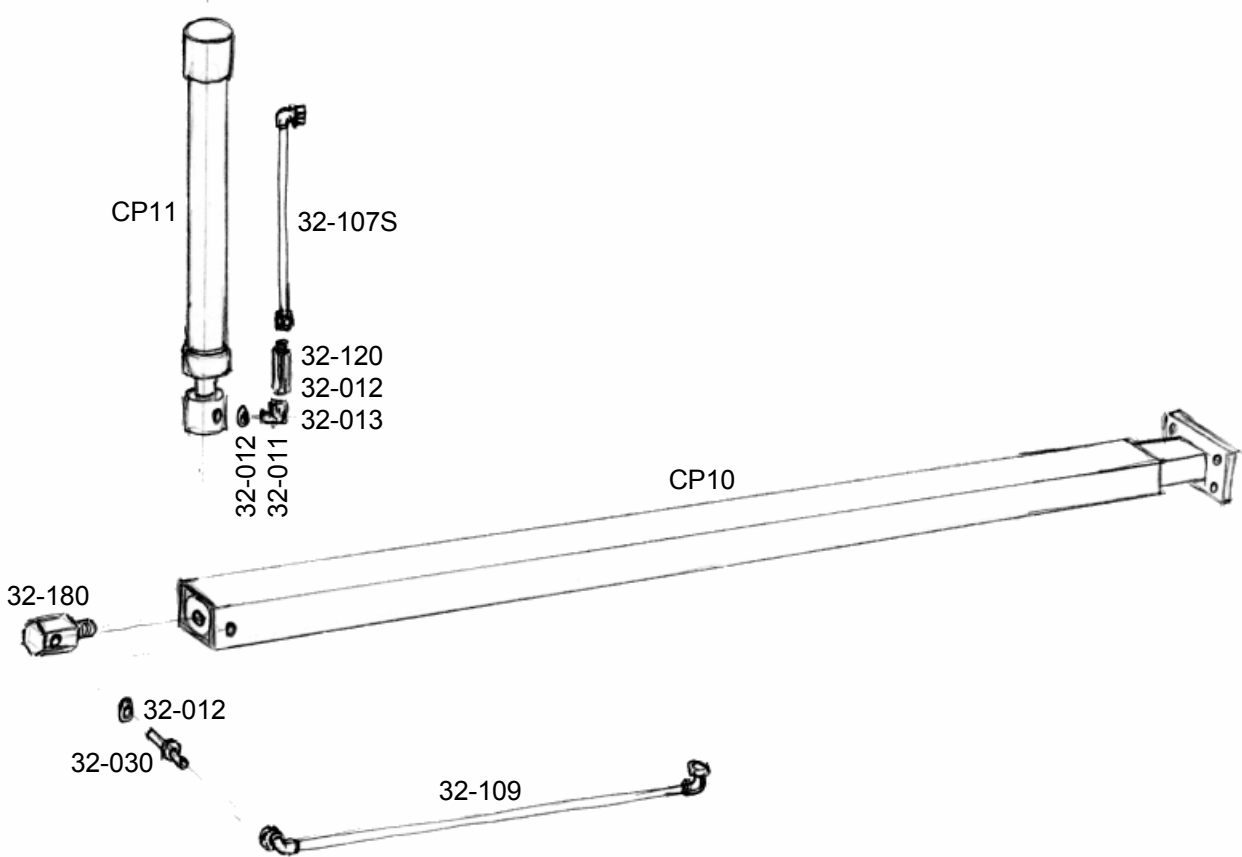

HYDRAULIC RAMS

CP10	LONG RAM ASSEMBLY
CP11	SHORT RAM ASSEMBLY
32-011	3/8" BSP PARR/PARR ADAPTOR
32-012	3/8" DOWTY WASHER
32-013	3/8" BSP SWIVEL ELBOW
32-030	3/8" BSP BULKHEAD FITTING
32-107S	3/8" SYNFLEX PIPE ASSEMBLY 380mm LG
32-109	3/8" SYNFLEX PIPE ASSEMBLY 1370 mm LG
32-120	DECELERATION VALVE
32-180	ROTATING COUPLING