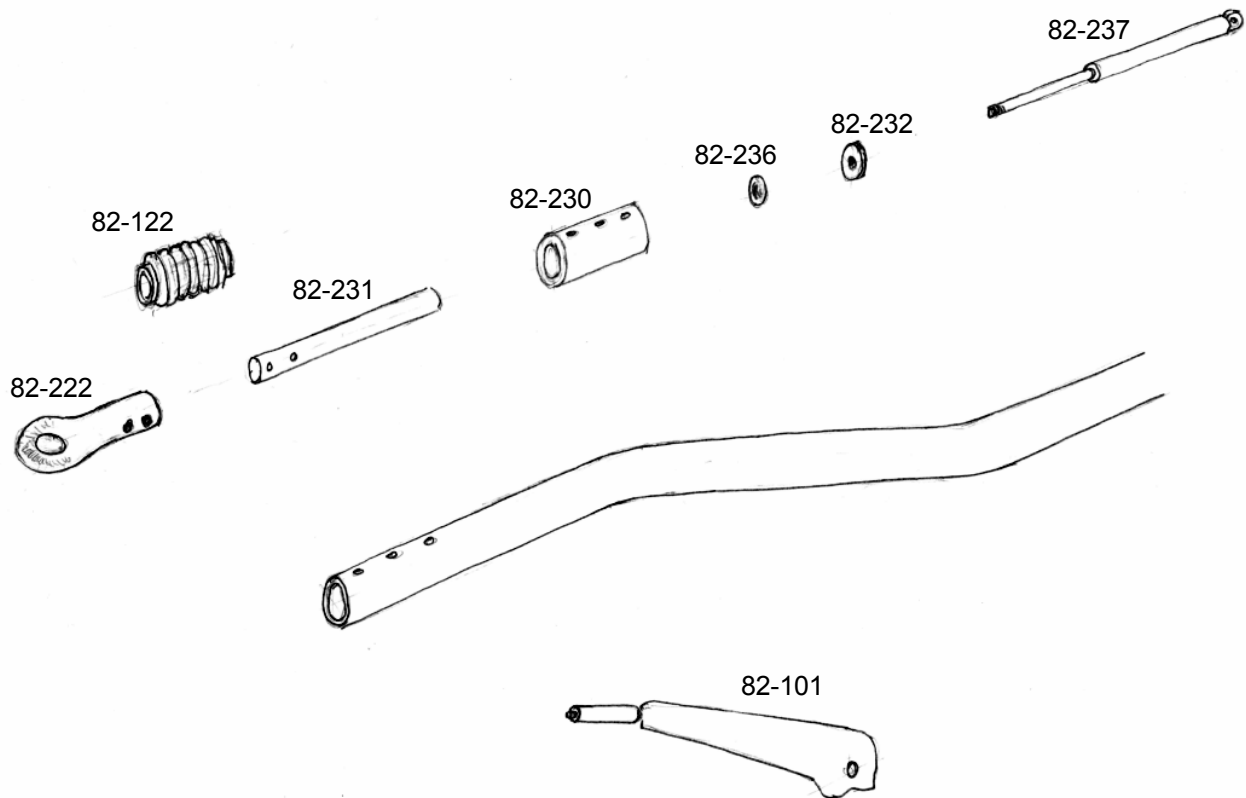

TOW HITCH PARTS (MK5)

BRADLEY DOUBLELOCK

82-580	COMPLETE TOW HITCH ASSEMBLY S1448
82-577	DRAWTUBE 1500C TYPE (NOT SHOWN)
82-578	DAMPER EXTENSION BAR 1500C TYPE (NOT SHOWN)
82-524	50MM BALL COUPLING
82-525	40MM EYE COUPLING
82-560	BELLOWS
82-561	SHOCK ABSORBER
82-562	DAMPER
82-563	HANDBRAKE
82-564	SPRING
82-565	BRAKEAWAY CABLE
82-566	BRAKELINK
82-581	DRAWTUBE S1448 TYPE

BRAKES & HUBS

BRADLEY DOUBLELOCK

82-567	BEARING KIT
82-569	EXPANDER
82-570	BRAKE SHOE KIT
82-571	SPRING KIT
82-579	WHEEL BOLTS
82-603	GREASE CAP

TOW HITCH PARTS (MK5)

ALKO-KOBER

82-101	HANDBRAKE ASSEMBLY
82-122	GAITER
82-212	BREAKAWAY CABLE (NOT SHOWN)
82-222	40mm EYE COUPLING
82-230	CARTRIDGE
82-231	DRAWSHAFT
82-232	COLLAR
82-233	SCROLL PIN 7 X 55 (NOT SHOWN)
82-234	SCROLL PIN 12 X 55 (NOT SHOWN)
82-236	DAMPING RUBBER
82-237	DAMPER
82-238	OVERRUN LEVER (NOT SHOWN)