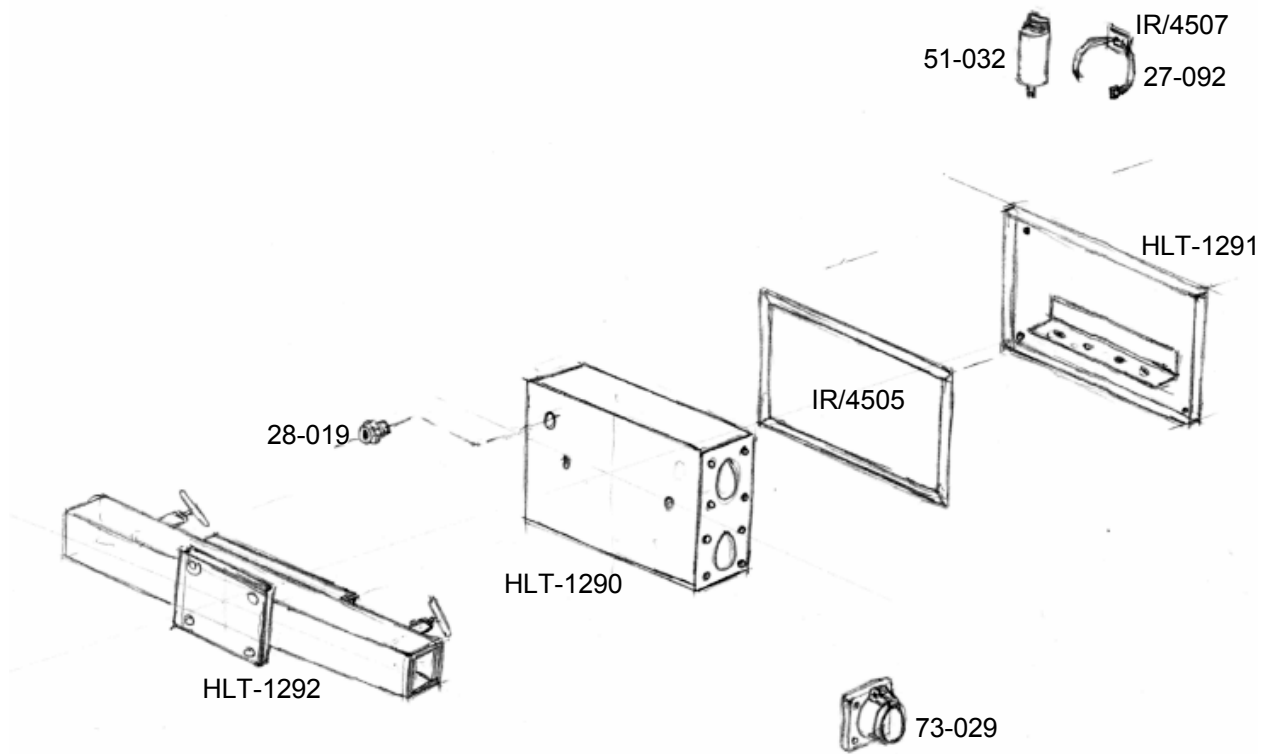

METAL HALIDE HEADBOX ASSEMBLY

HLT-1290	SOCKET MOUNTING BOX
HLT-1291	BOX LID
HLT-1292	CROSSMEMBER
IR/4505	SEALING STRIP
IR/4507	CABLE TIE BASE
27-092	CABLE TIE
28-019	25mm GLAND
48-006	10 CORE COILED CABLE (NOT SHOWN)
51-032	IGNITOR
73-029	3 PIN 415V RED SOCKET