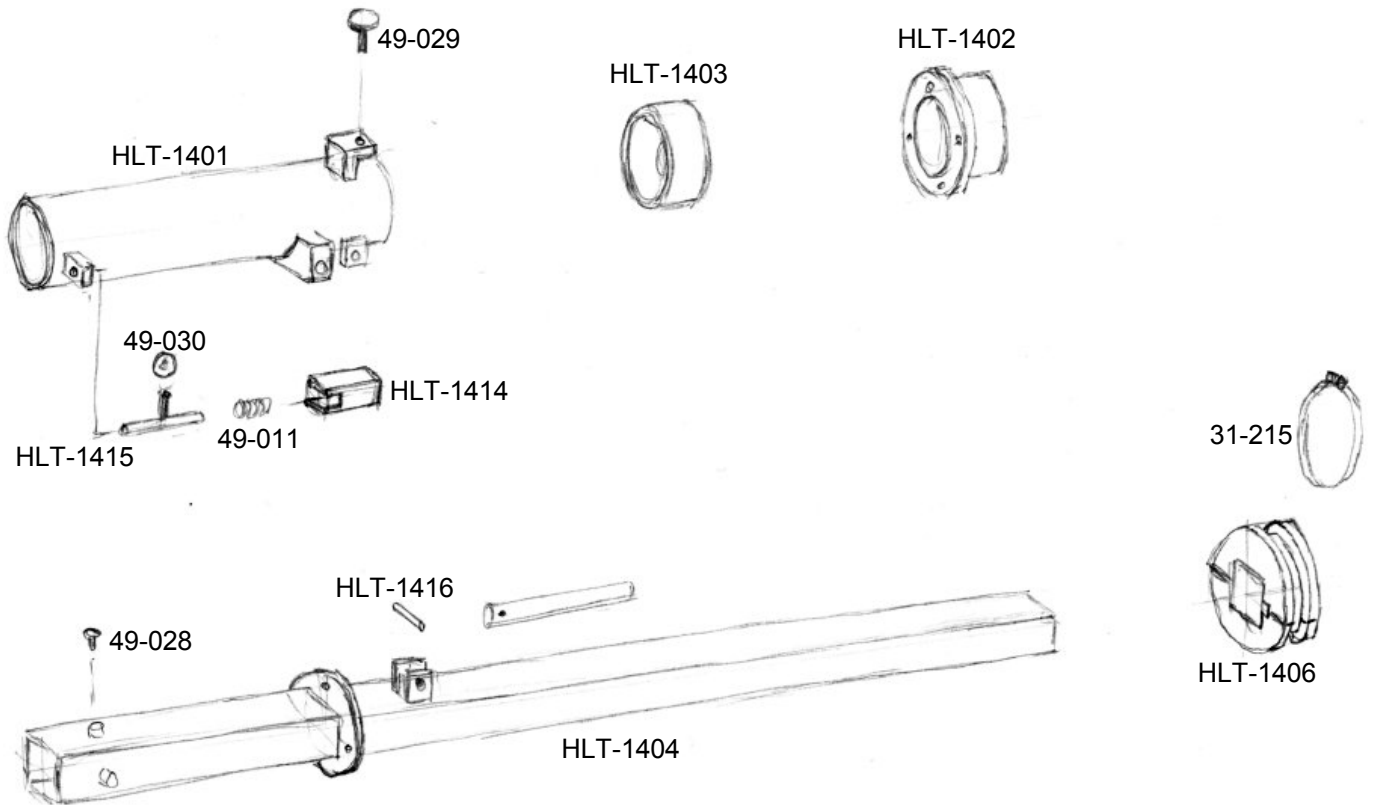

METAL HALIDE HEADBOX ASSEMBLY

HLT-1290	SOCKET MOUNTING BOX
HLT-1291	BOX LID
HLT-1292	CROSSMEMBER
IR/4505	SEALING STRIP
IR/4507	CABLE TIE BASE
27-092	CABLE TIE
28-019	25mm GLAND
48-006	10 CORE COILED CABLE (NOT SHOWN)
51-032	IGNITOR
73-029	3 PIN 415V RED SOCKET

ROTATING MAST PARTS

HLT-1401	OUTER TUBE ASSEMBLY
HLT-1402	BEARING CAP
HLT-1403	BEARING
HLT-1404	OUTER SQUARE TUBE
HLT-1406	CABLE CLAMP
HLT-1414	MAST LOCK HOUSING
HLT-1415	MAST LOCK PIN
HLT-1416	HANDLE PIVOT PIN
31-215	No6 JUBILEE CLIP
49-011	SPRING
49-028	NYLON RIVET
49-029	HANDWHEEL
49-030	BALL KNOB