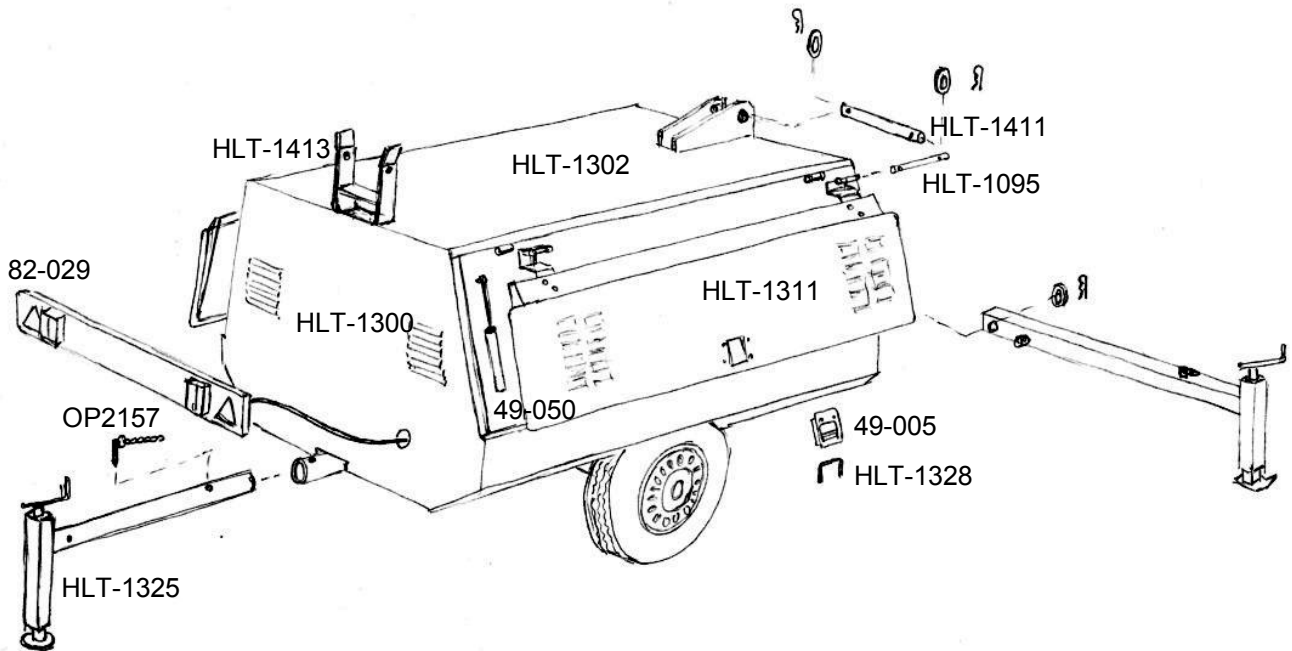

HYLITE MK5 LIGHTING TOWER ROTATING MAST MODEL METAL HALIDE LIGHTS

BODY PARTS 1 (MK5)

HLT-1095	HINGE PIN
HLT-1113	FRONT OUTRIGGER R/H
HLT-1114	FRONT OUTRIGGER L/H
HLT-1300	HYLITE BODY
HLT-1302	HYLITE DOOR
HLT-1311	DOOR
HLT-1325	REAR OUTRIGGER
HLT-1328	DOOR LOCK STRIKER
HLT-1411	MAST PIVOT PIN
HLT-1413	MAST REST
32-007	FUEL GAUGE (NOT SHOWN)
32-149	FUEL FILLER CAP (NOT SHOWN)
49-005	DOOR LOCK
49-050	GAS SPRING
82-029	TRAILER BOARD
OP2157	PIN & CHAIN ASSEMBLY

BODY PARTS 2 (MK5)

HLT-1025	GAS SPRING BRACKET
HLT-1115	FRONT OUTRIGGER RETAINING BRACKET
HLT-1242	SHORT RAM PIVOT PIN
HLT-1405	MAST LOCK BRACKET
HLT-1407	SHORT RAM PIVOT BRACKET
32-022	DRAIN PLUG

METAL HALIDE OPERATING GEAR