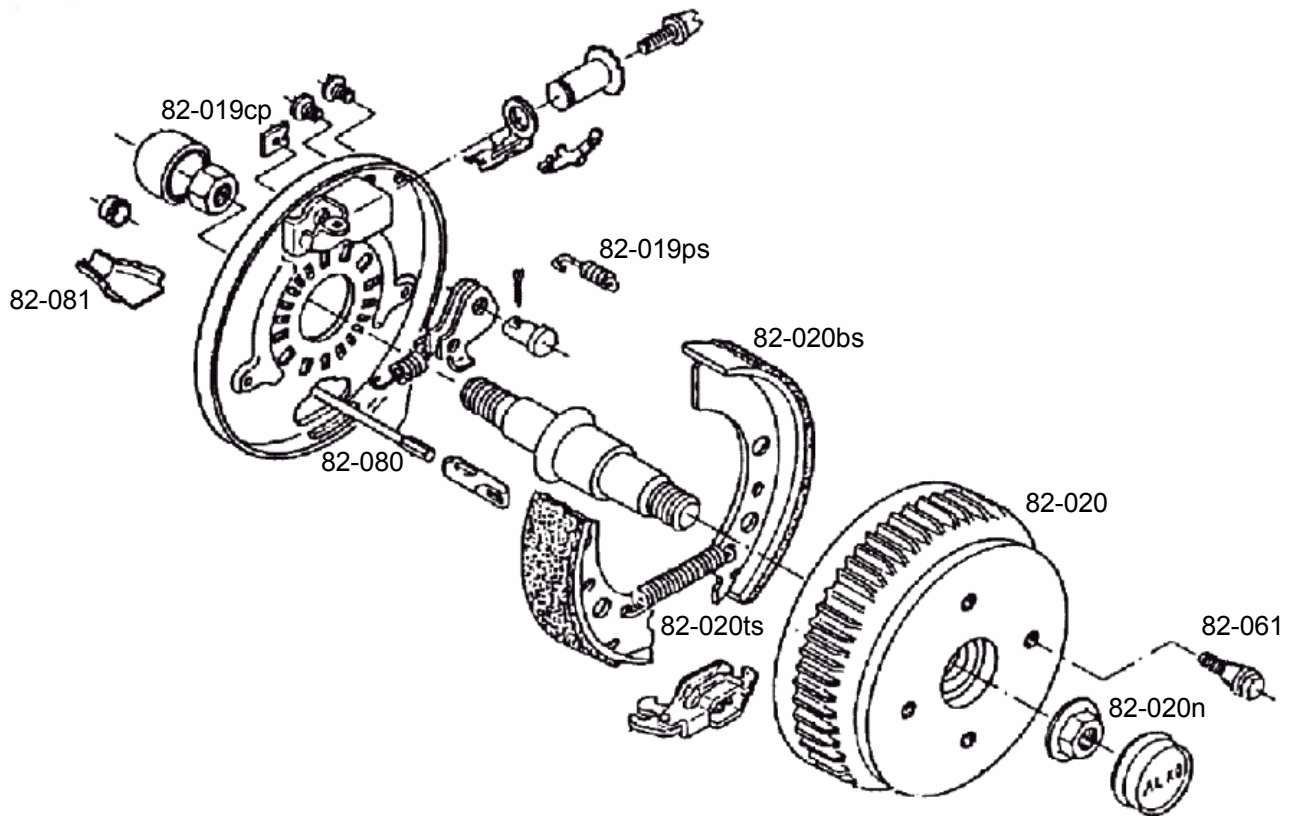

BRAKES & HUBS

ALKO-KOBER

82-019cp	PRESSURE SPRING COVER PLATE
82-019e	COMPLETE AXLE
82-019ps	BRAKE SHOE RETAINING SPRING
82-020	BRAKE DRUM C/W BEARINGS
82-020bs	BRAKE SHOES
82-020gc	GREASE CAP
82-020n	BRAKE DRUM RETAINING NUT
82-020ts	BRAKE SHOE PULL OFF SPRING
82-080	BRAKE CABLE
82-081	BRAKECABLE COVER
82-061	WHEELBOLT