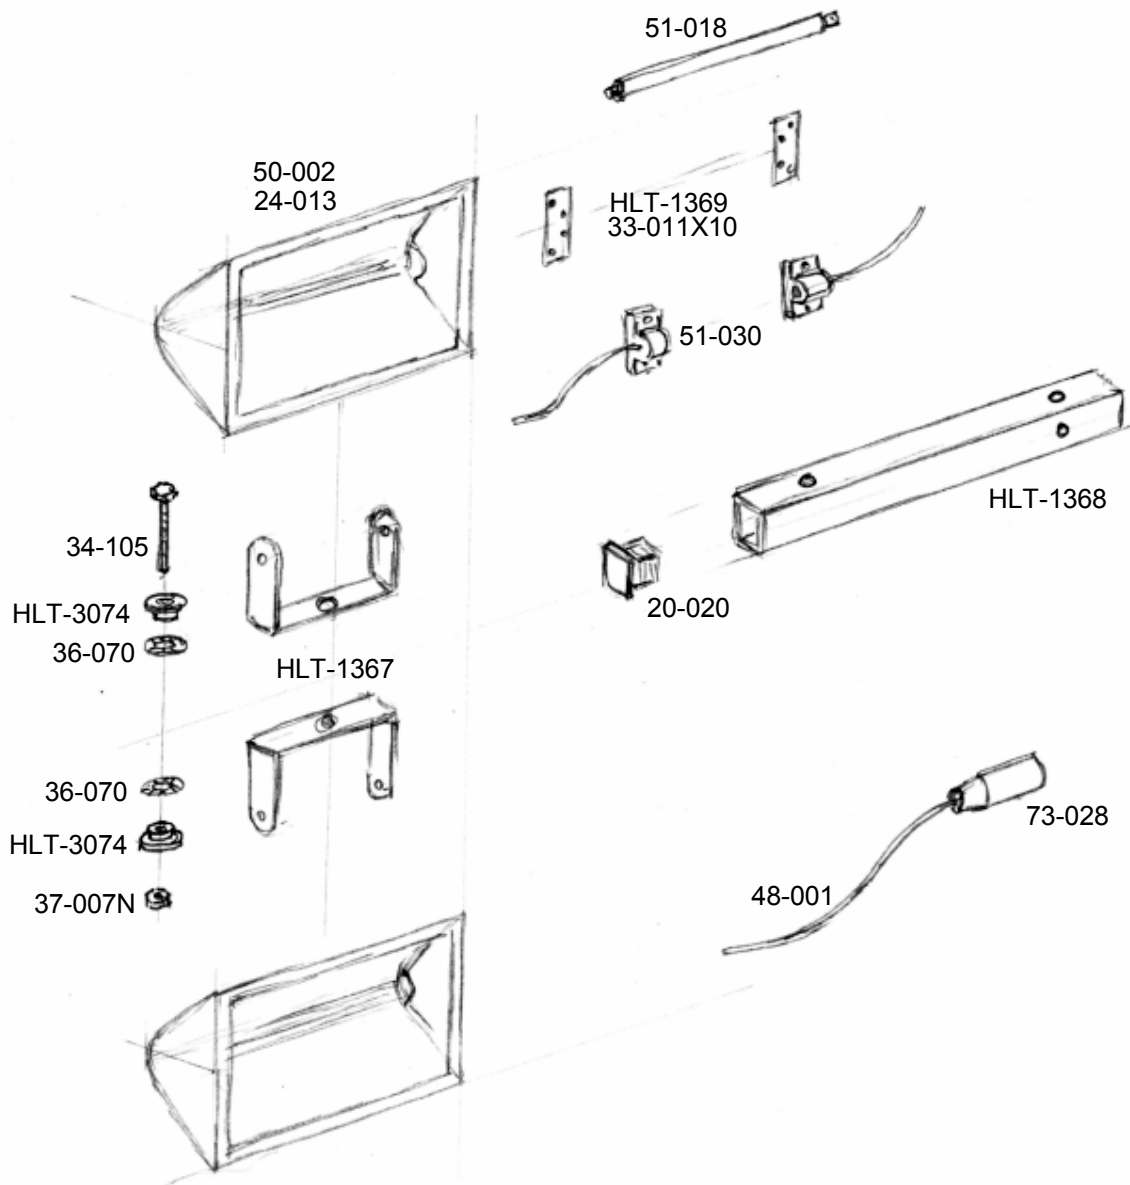

METAL HALIDE LIGHTS ASSEMBLY

HLT-1367	LANZINI LAMP BRACKET
HLT-1368	LAMP ASSEMBLY BRACKET
HLT-1369	CERAMIC LAMPHOLDER MTG BRACKET
HLT-3074	SWIVEL WASHER
20-020	40mm END PLUG
24-013	TERMINAL BLOCK 16A
33-011X10	M4 X 10 TAPTITE SCREW
34-105	M10 X 90 BOLT
36-070	M22 SHAKEPROOF WASHER
37-007N	M10 NYLOC NUT
48-001	1.5mm SQ SILICONE CABLE
50-002	LANZINI LIGHT FITTING
51-018	METAL HALIDE BULB
51-030	CERAMIC LAMPHOLDER
73-028	3 PIN 415V RED PLUG