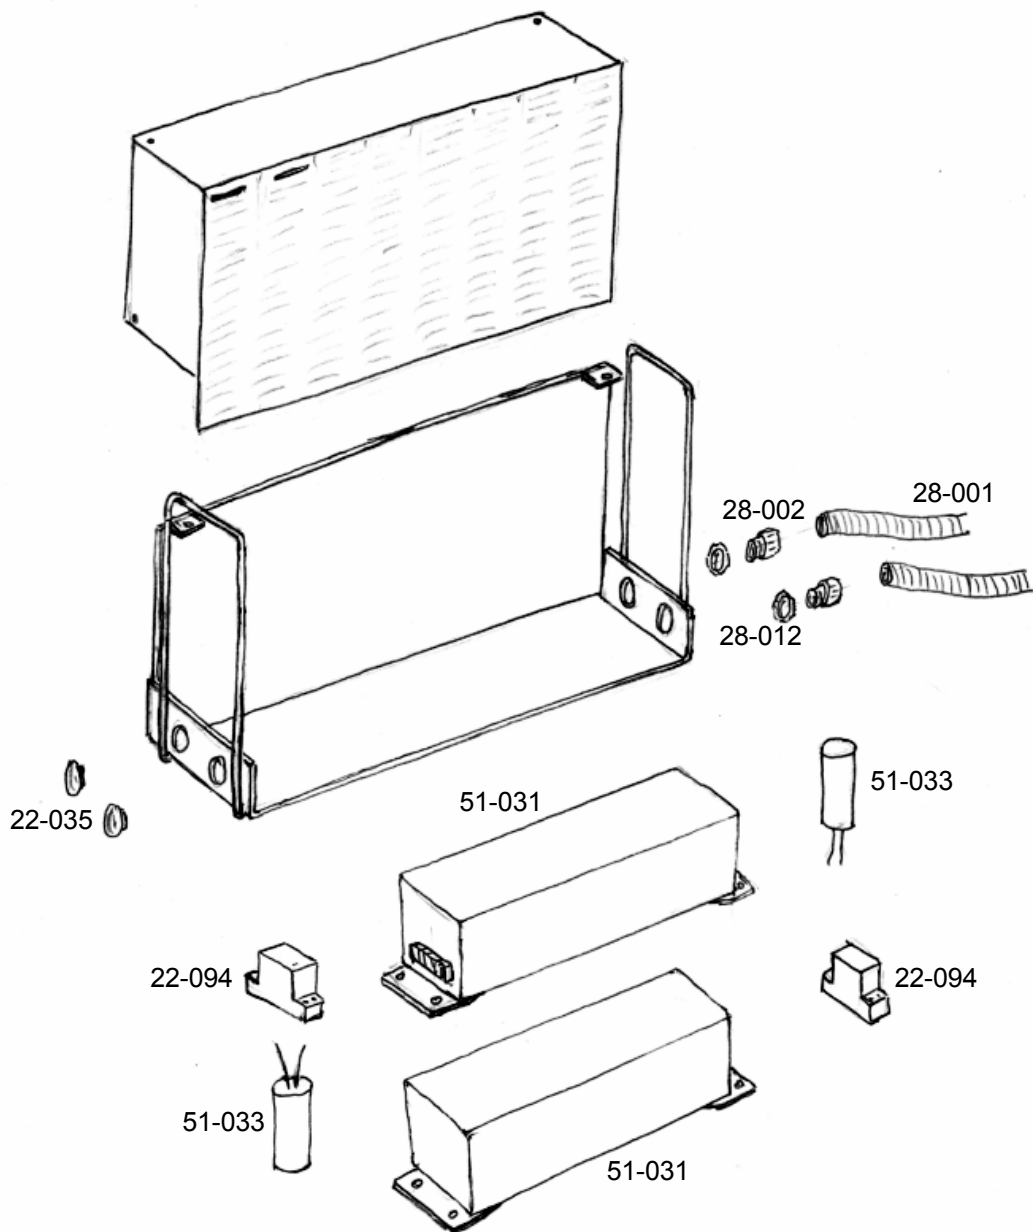

HYLITE MK5 LIGHTING TOWER ROTATING MAST MODEL METAL HALIDE LIGHTS

BODY PARTS 1 (MK5)

HLT-1095	HINGE PIN
HLT-1113	FRONT OUTRIGGER R/H
HLT-1114	FRONT OUTRIGGER L/H
HLT-1300	HYLITE BODY
HLT-1302	HYLITE DOOR
HLT-1311	DOOR
HLT-1325	REAR OUTRIGGER
HLT-1328	DOOR LOCK STRIKER
HLT-1411	MAST PIVOT PIN
HLT-1413	MAST REST
32-007	FUEL GAUGE (NOT SHOWN)
32-149	FUEL FILLER CAP (NOT SHOWN)
49-005	DOOR LOCK
49-050	GAS SPRING
82-029	TRAILER BOARD
OP2157	PIN & CHAIN ASSEMBLY

BODY PARTS 2 (MK5)

HLT-1025	GAS SPRING BRACKET
HLT-1115	FRONT OUTRIGGER RETAINING BRACKET
HLT-1242	SHORT RAM PIVOT PIN
HLT-1405	MAST LOCK BRACKET
HLT-1407	SHORT RAM PIVOT BRACKET
32-022	DRAIN PLUG

METAL HALIDE OPERATING GEAR