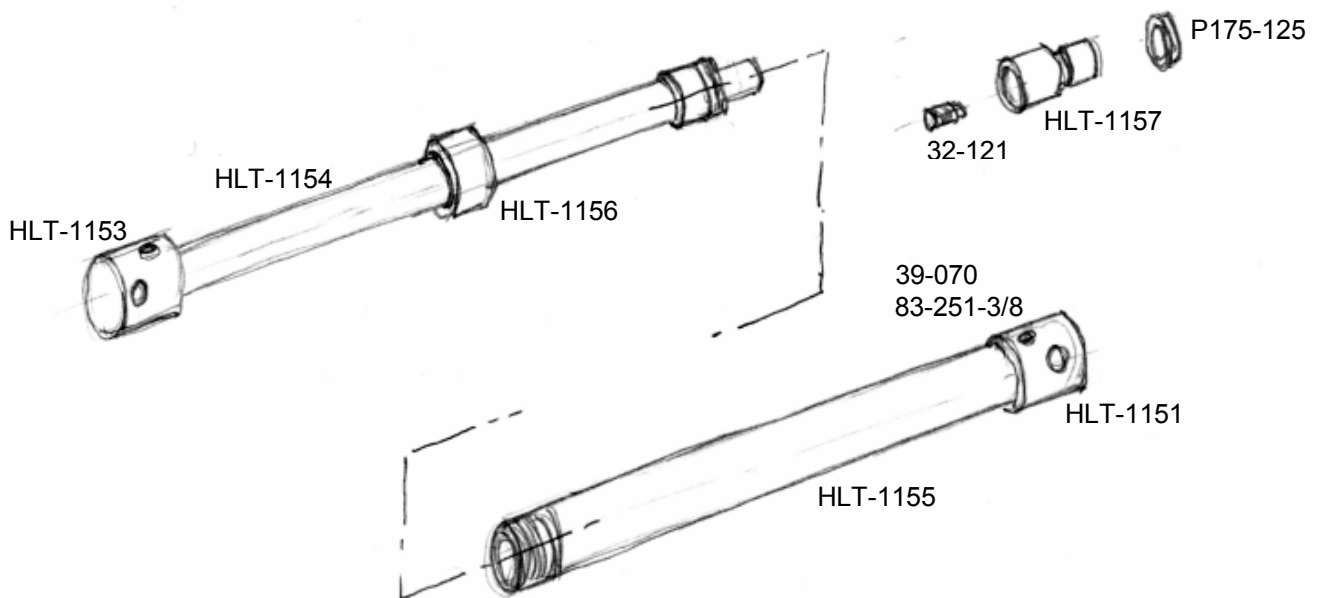

HYDRAULIC RAM

SHORT (CP11)

HLT-1151	END BOSS OUTER TUBE
HLT-1153	END BOSS INNER TUBE
HLT-1154	INNER TUBE
HLT-1155	OUTER TUBE
HLT-1156	SCREWED CAP
HLT-1157	PISTON
32-121	DECELERATION VALVE
39-070	GRUB SCREW
83-251-3/8	BALL BEARING
P175-125	PISTON SEAL