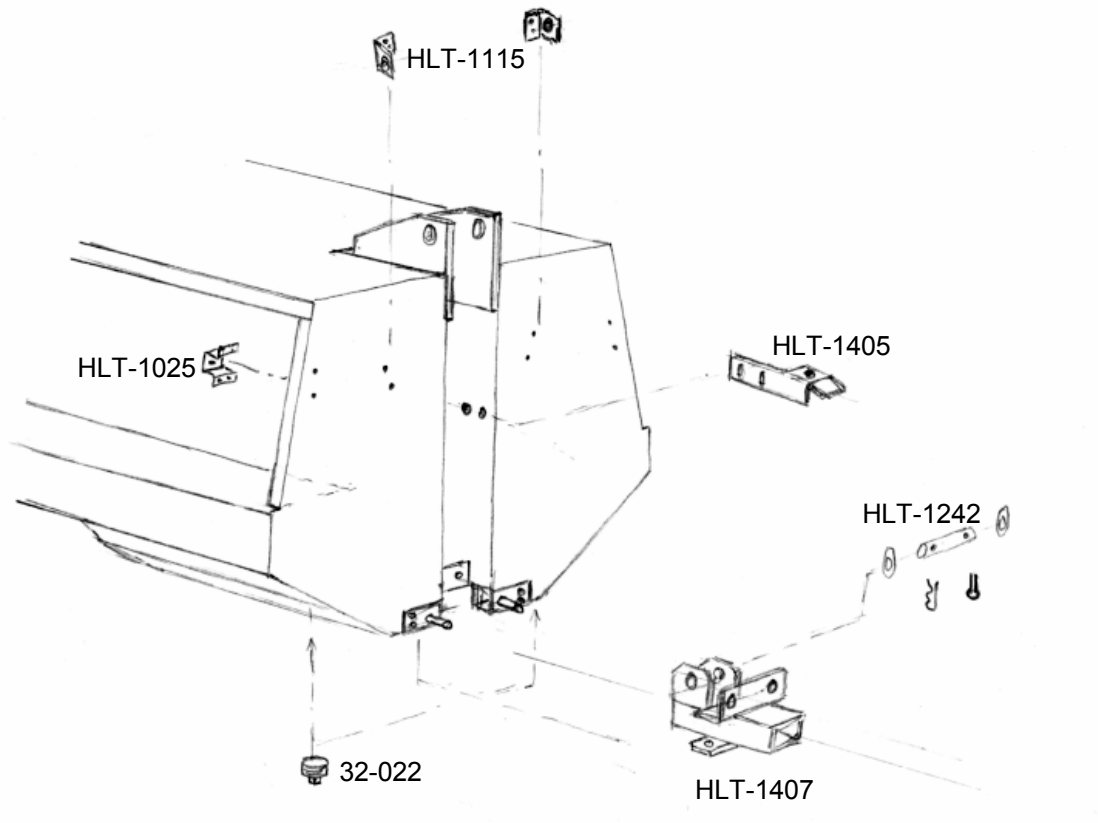

HYLITE MK5 LIGHTING TOWER ROTATING MAST MODEL METAL HALIDE LIGHTS

BODY PARTS 1 (MK5)

HLT-1095	HINGE PIN
HLT-1113	FRONT OUTRIGGER R/H
HLT-1114	FRONT OUTRIGGER L/H
HLT-1300	HYLITE BODY
HLT-1302	HYLITE DOOR
HLT-1311	DOOR
HLT-1325	REAR OUTRIGGER
HLT-1328	DOOR LOCK STRIKER
HLT-1411	MAST PIVOT PIN
HLT-1413	MAST REST
32-007	FUEL GAUGE (NOT SHOWN)
32-149	FUEL FILLER CAP (NOT SHOWN)
49-005	DOOR LOCK
49-050	GAS SPRING
82-029	TRAILER BOARD
OP2157	PIN & CHAIN ASSEMBLY

BODY PARTS 2 (MK5)

HLT-1025	GAS SPRING BRACKET
HLT-1115	FRONT OUTRIGGER RETAINING BRACKET
HLT-1242	SHORT RAM PIVOT PIN
HLT-1405	MAST LOCK BRACKET
HLT-1407	SHORT RAM PIVOT BRACKET
32-022	DRAIN PLUG

METAL HALIDE OPERATING GEAR