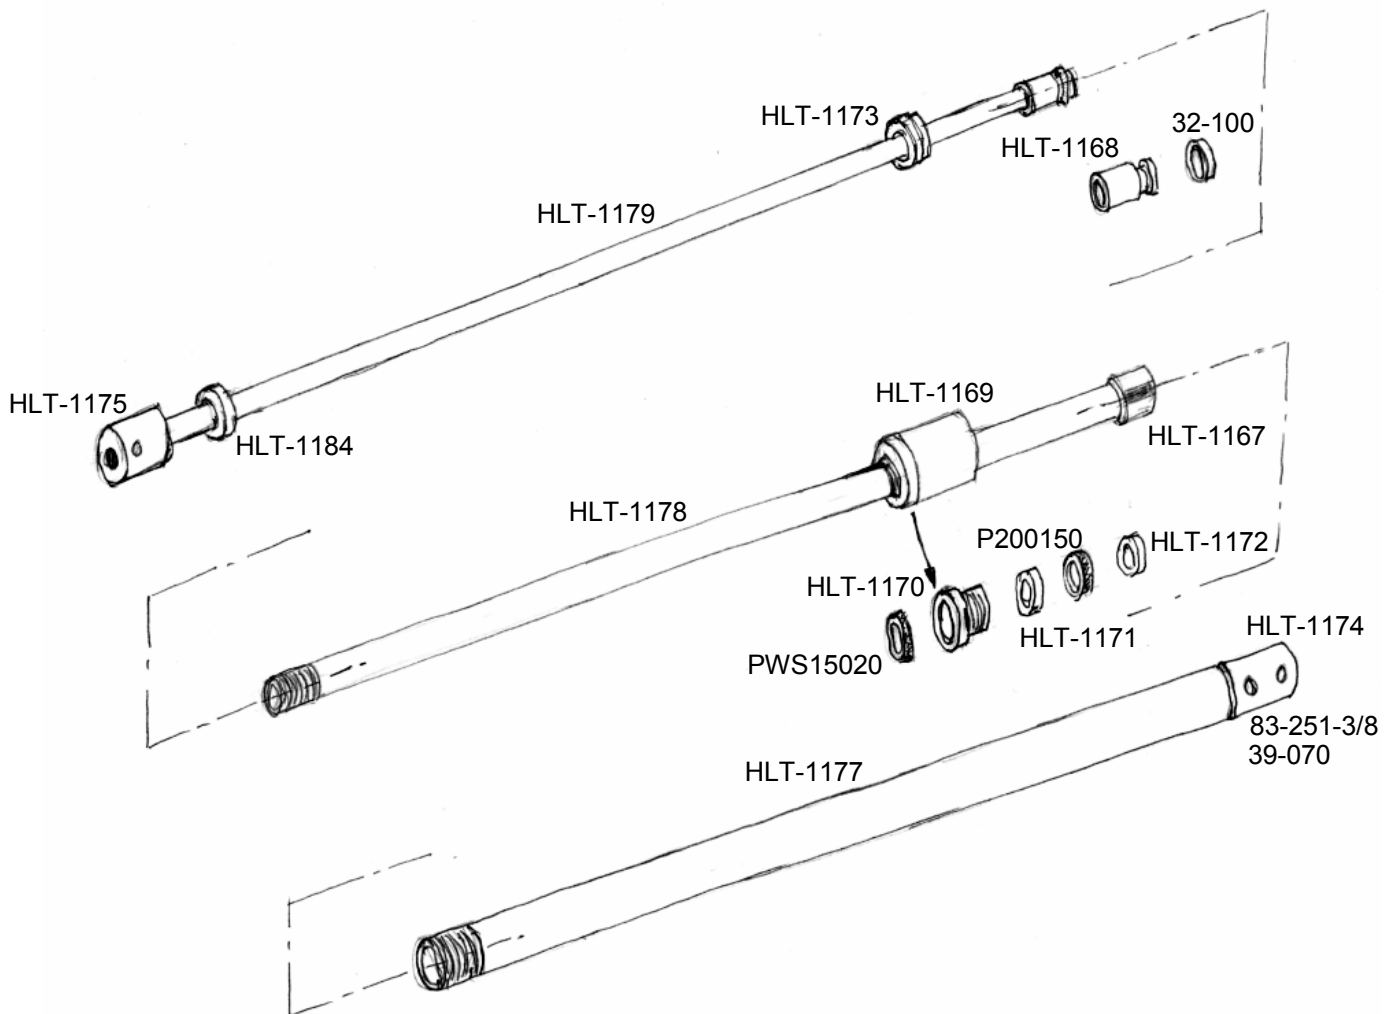

HYDRAULIC RAM

LONG (CP10)

HLT-1167	GUIDE PISTON
HLT-1168	PISTON
HLT-1169	SEAL HOUSING
HLT-1170	WIPER SEAL HOUSING
HLT-1171	PLAIN WASHER
HLT-1172	GROOVED WASHER
HLT-1173	SCREWED COLLAR
HLT-1174	END BOSS OUTER TUBE
HLT-1175	END BOSS INNER TUBE
HLT-1177	OUTER TUBE
HLT-1178	INTERMEDIATE TUBE
HLT-1179	INNER TUBE
HLT-1184	SPACER
32-100	PISTON SEAL
39-070	GRUB SCREW
83-251-3/8	BALL BEARING
P200150	INTERMEDIATE SEAL
PWS150200	WIPER SEAL